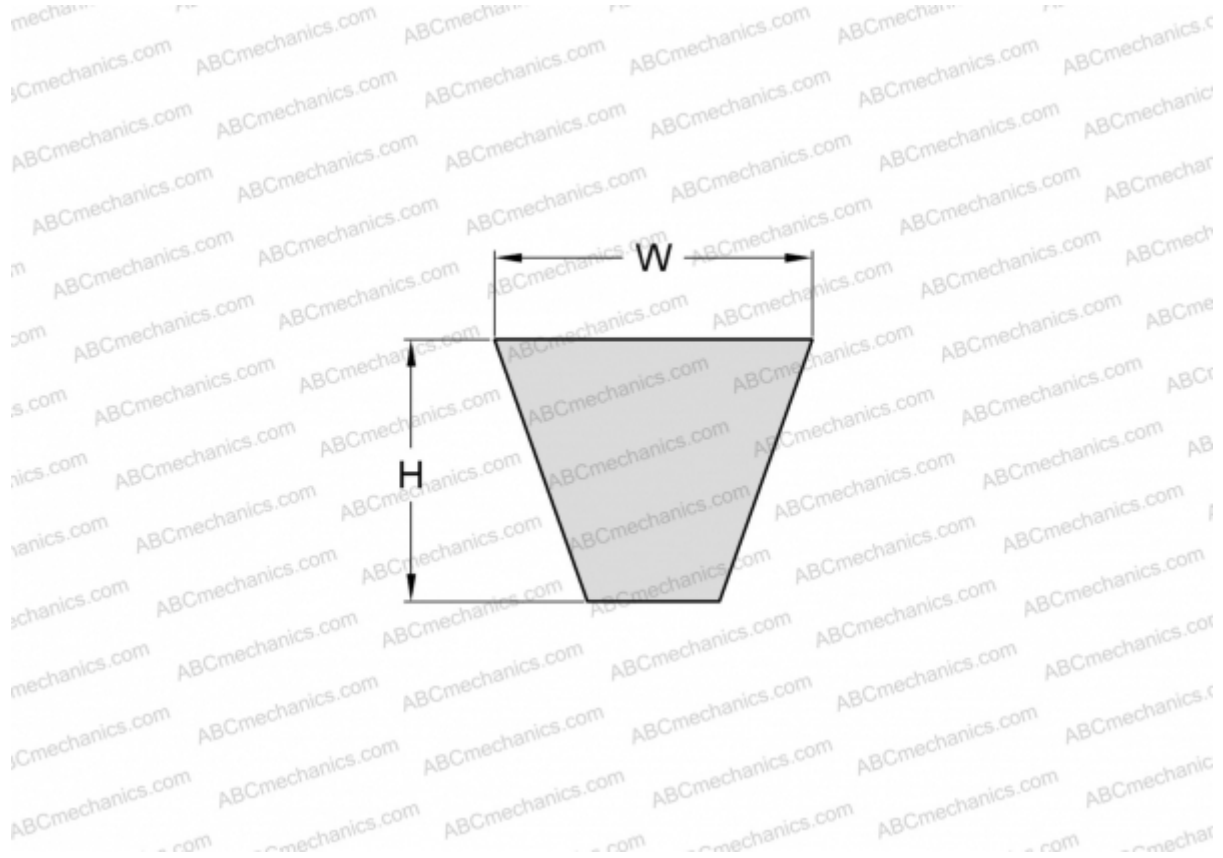

PHG SPB1850 SKF

Wrapped wedge belt

TYPE: V- belts, Narrow, Wrapped, Section SPB (SKF)

Technical specification

DIMENSIONS, MM

Estimated length	1850,000
Width, W	16,300
Height, H	13,000

MANUFACTURER

[SKF](#)