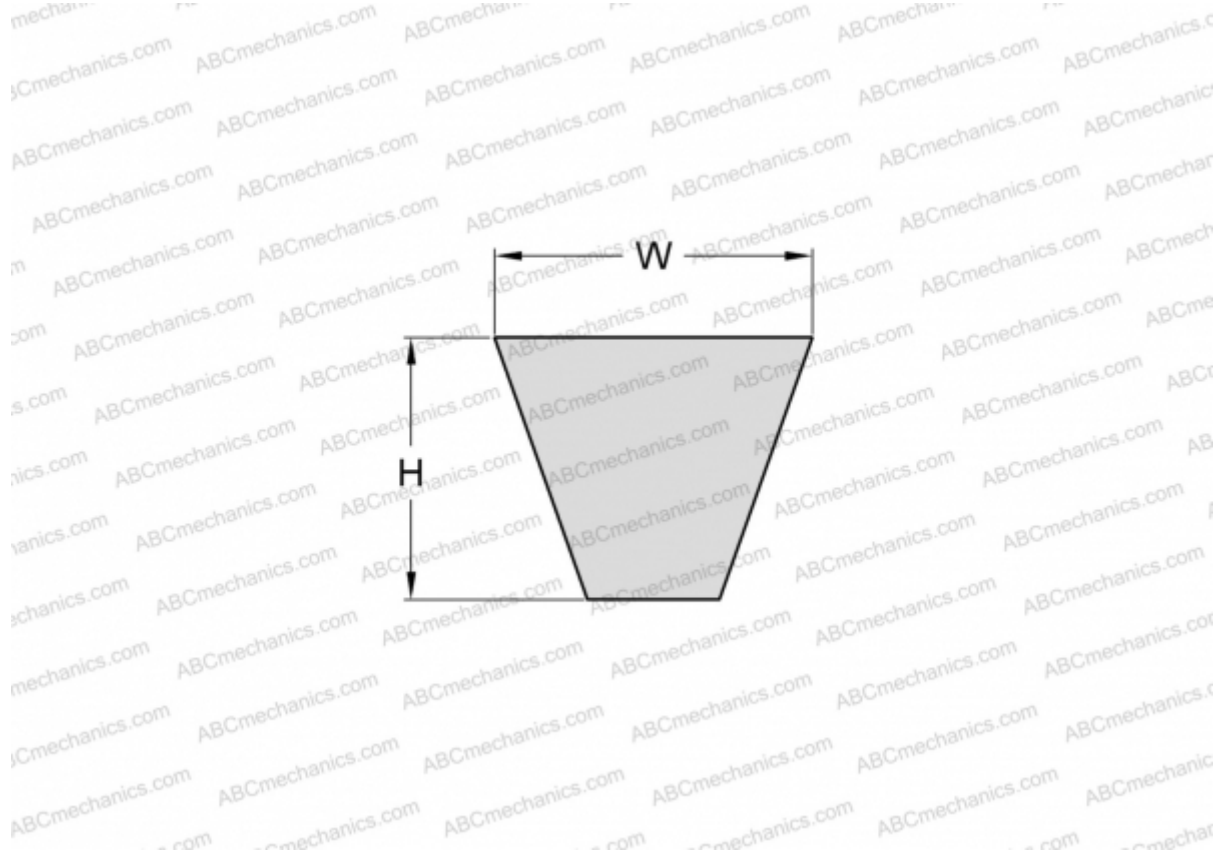

PHG SPB2020 SKF

Wrapped wedge belt

TYPE: V- belts, Narrow, Wrapped, Section SPB (SKF)

Technical specification

DIMENSIONS, MM

Estimated length	2020,000
Width, W	16,300
Height, H	13,000

MANUFACTURER

[SKF](#)