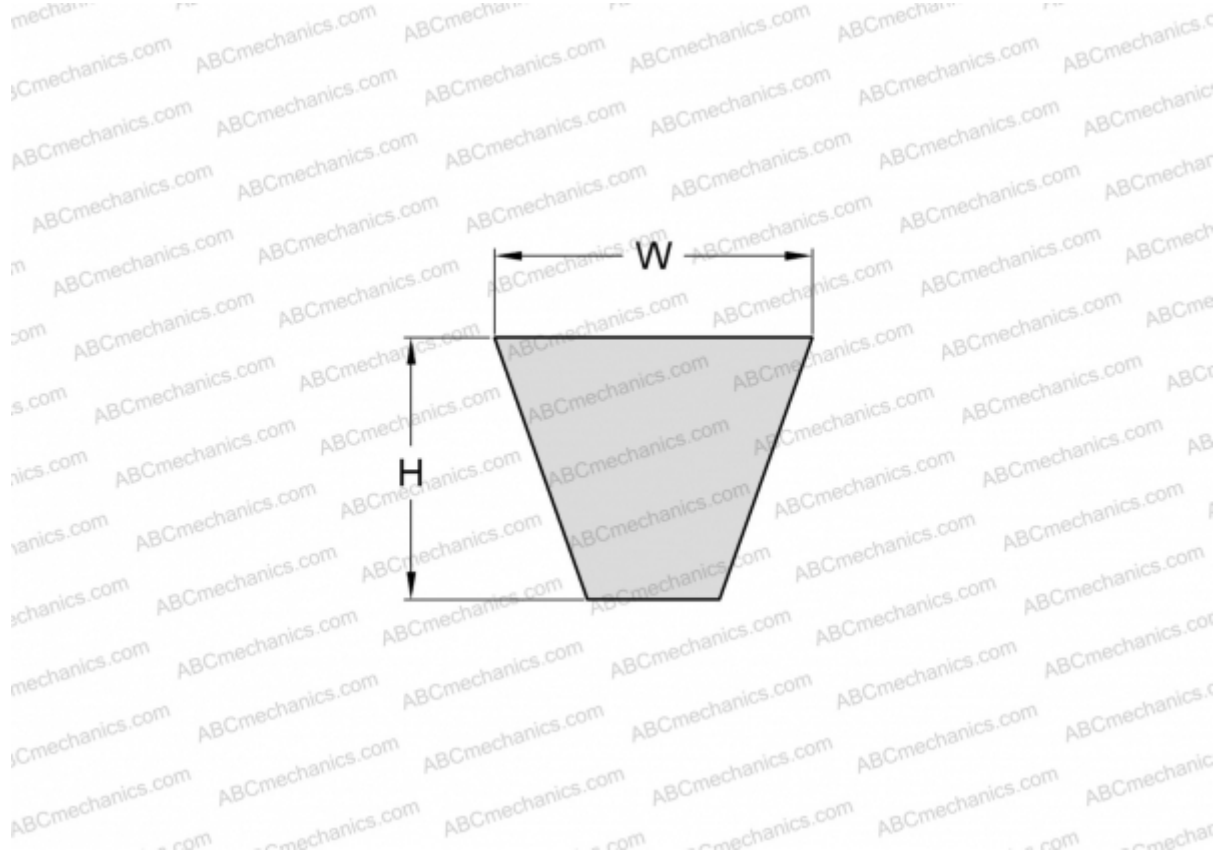

## PHG SPB2060 SKF

Wrapped wedge belt

TYPE: V- belts, Narrow, Wrapped, Section SPB (SKF)

#### DIMENSIONS, MM

Estimated length	2060,000
Width, W	16,300
Height, H	13,000