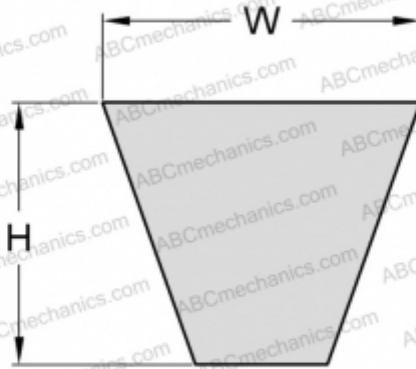

PHG SPB2240 SKF

Wrapped wedge belt

TYPE: V- belts, Narrow, Wrapped, Section SPB (SKF)

Technical specification

DIMENSIONS, MM

Estimated length	2240,000
Width, W	16,300
Height, H	13,000

MANUFACTURER

[SKF](#)