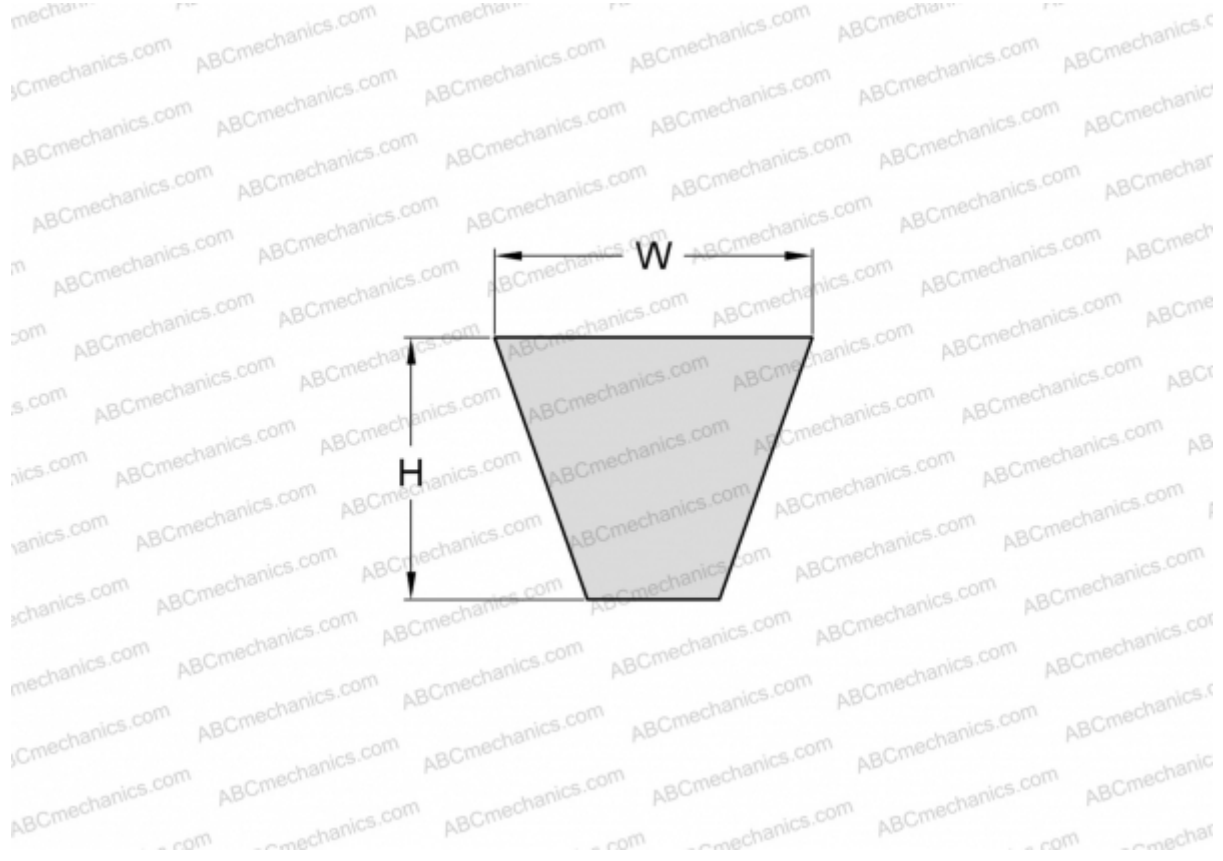

PHG SPB2360 SKF

Wrapped wedge belt

TYPE: V- belts, Narrow, Wrapped, Section SPB (SKF)

Technical specification

DIMENSIONS, MM

Estimated length	2360,000
Width, W	16,300
Height, H	13,000

MANUFACTURER

[SKF](#)