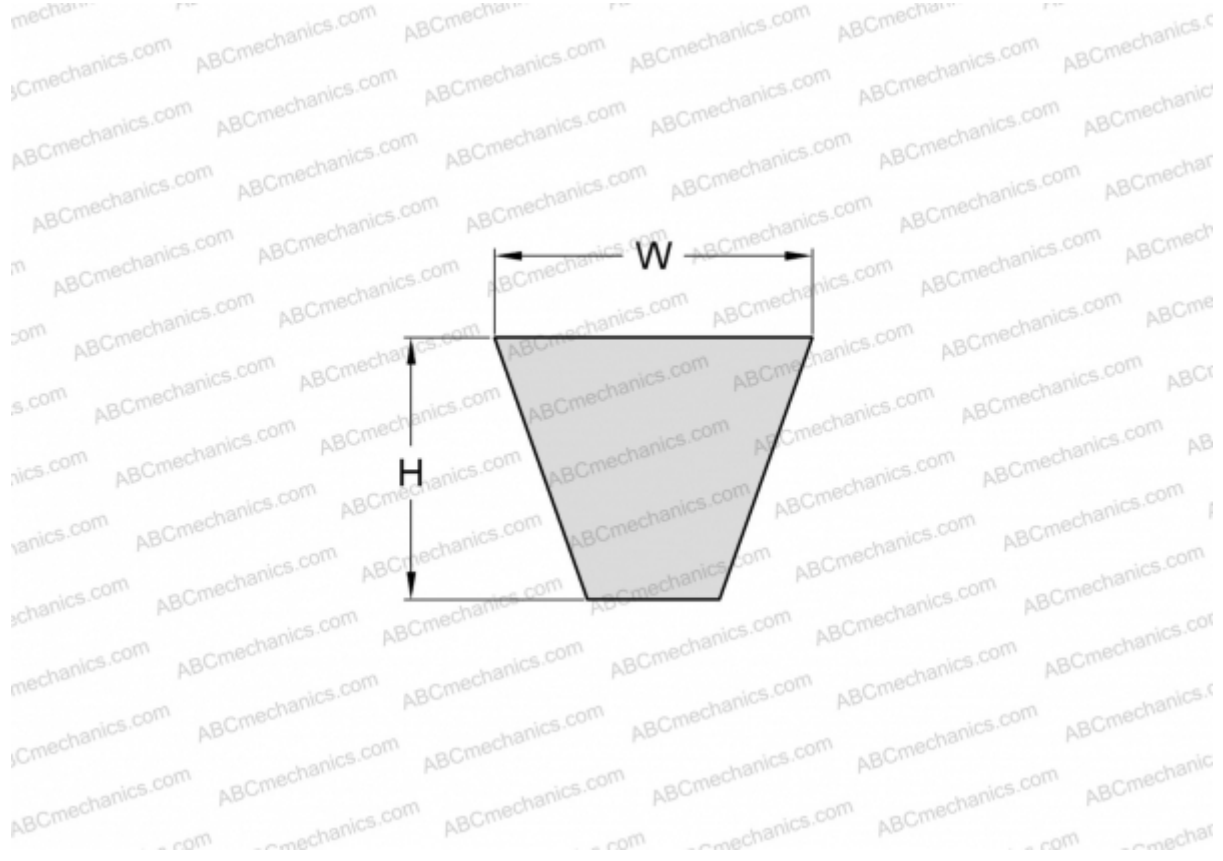

PHG SPB2600 SKF

Wrapped wedge belt

TYPE: V- belts, Narrow, Wrapped, Section SPB (SKF)

Technical specification

DIMENSIONS, MM

Estimated length	2600,000
Width, W	16,300
Height, H	13,000

MANUFACTURER

[SKF](#)