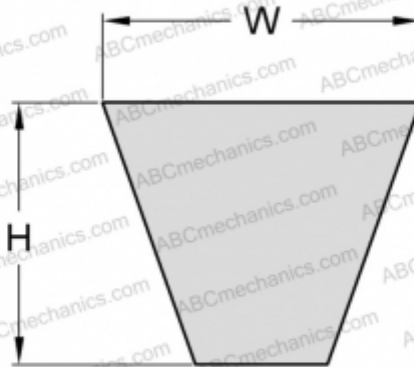

PHG SPB2650 SKF

Wrapped wedge belt

TYPE: V- belts, Narrow, Wrapped, Section SPB (SKF)

Technical specification

DIMENSIONS, MM

Estimated length	2650,000
Width, W	16,300
Height, H	13,000

MANUFACTURER

[SKF](#)