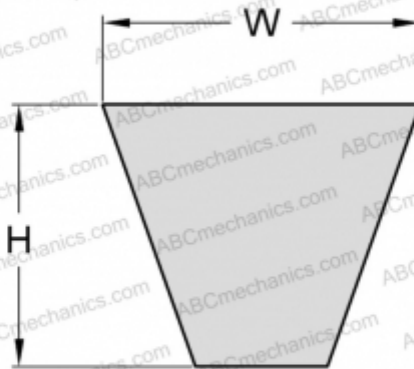

PHG SPB2680 SKF

Wrapped wedge belt

TYPE: V- belts, Narrow, Wrapped, Section SPB (SKF)

Technical specification

DIMENSIONS, MM

Estimated length	2680,000
Width, W	16,300
Height, H	13,000

MANUFACTURER

[SKF](#)