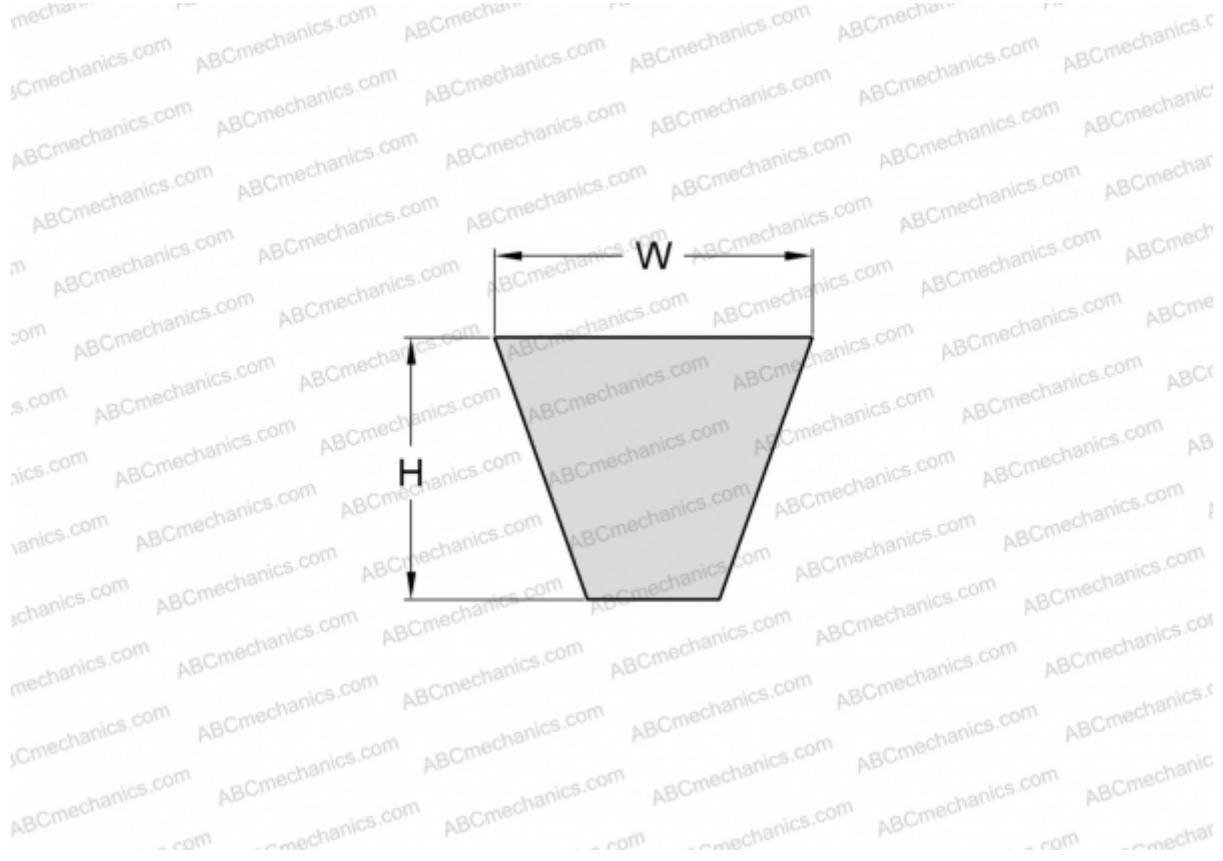

PHG SPB3070 SKF

Wrapped wedge belt

TYPE: V- belts, Narrow, Wrapped, Section SPB (SKF)

Technical specification

DIMENSIONS, MM

Estimated length	3070,000
Width, W	16,300
Height, H	13,000

MANUFACTURER

[SKF](#)