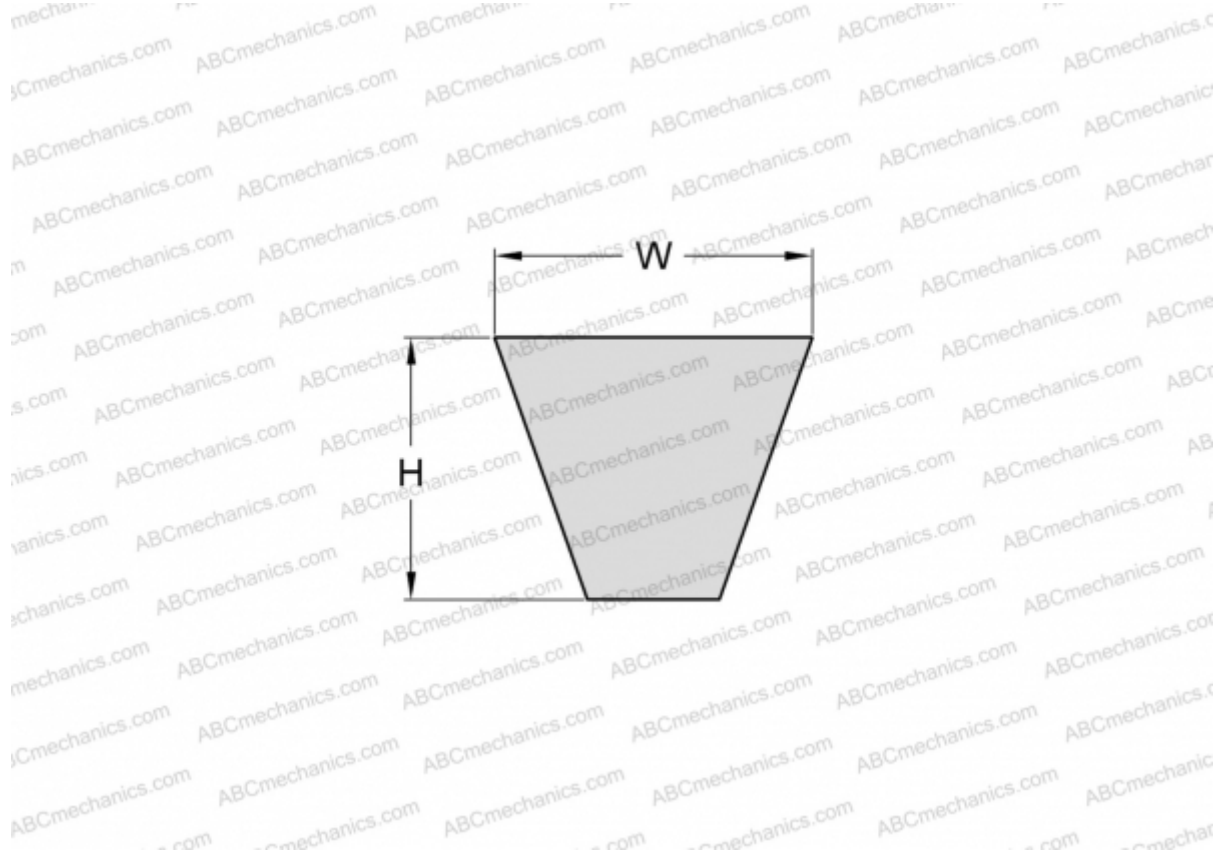

PHG SPB3150 SKF

Wrapped wedge belt

TYPE: V- belts, Narrow, Wrapped, Section SPB (SKF)

Technical specification

DIMENSIONS, MM

Estimated length	3150,000
Width, W	16,300
Height, H	13,000

MANUFACTURER

[SKF](#)