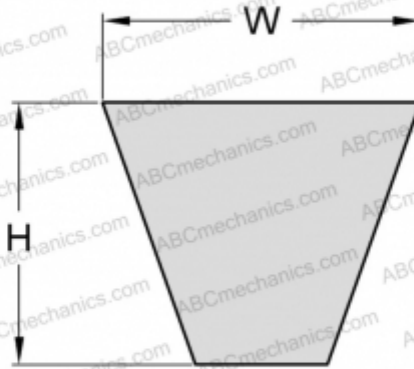

PHG SPB3250 SKF

Wrapped wedge belt

TYPE: V- belts, Narrow, Wrapped, Section SPB (SKF)

Technical specification

DIMENSIONS, MM

Estimated length	3250,000
Width, W	16,300
Height, H	13,000

MANUFACTURER

[SKF](#)