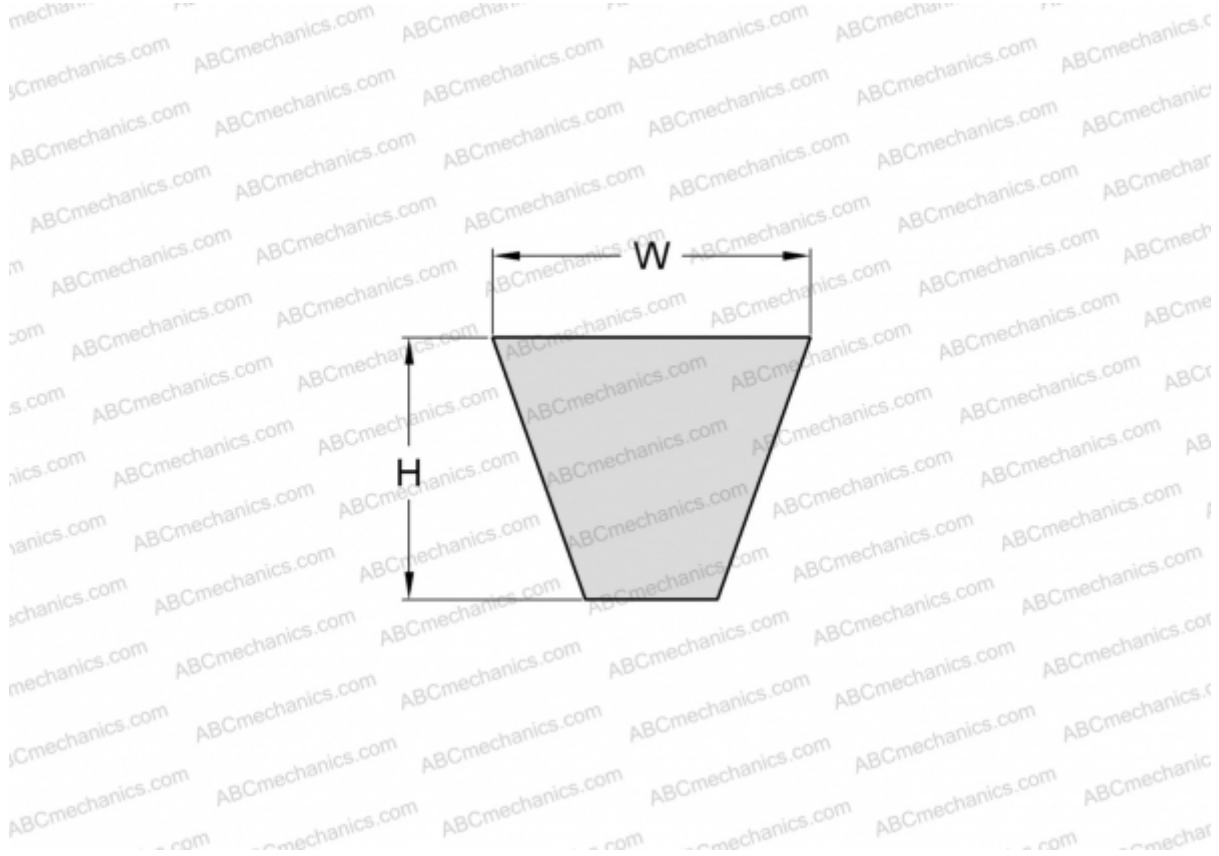

PHG SPB3450 SKF

Wrapped wedge belt

TYPE: V- belts, Narrow, Wrapped, Section SPB (SKF)

Technical specification

DIMENSIONS, MM

Estimated length	3450,000
Width, W	16,300
Height, H	13,000

MANUFACTURER

[SKF](#)