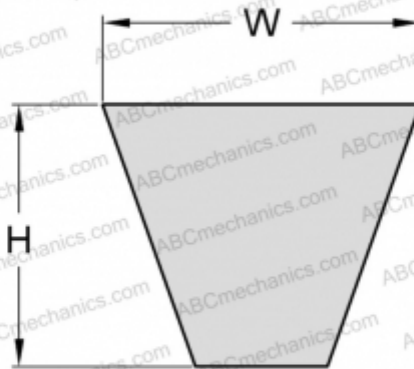

## PHG SPB3550 SKF

Wrapped wedge belt

TYPE: V- belts, Narrow, Wrapped, Section SPB (SKF)

#### DIMENSIONS, MM

Estimated length	3550,000
Width, W	16,300
Height, H	13,000