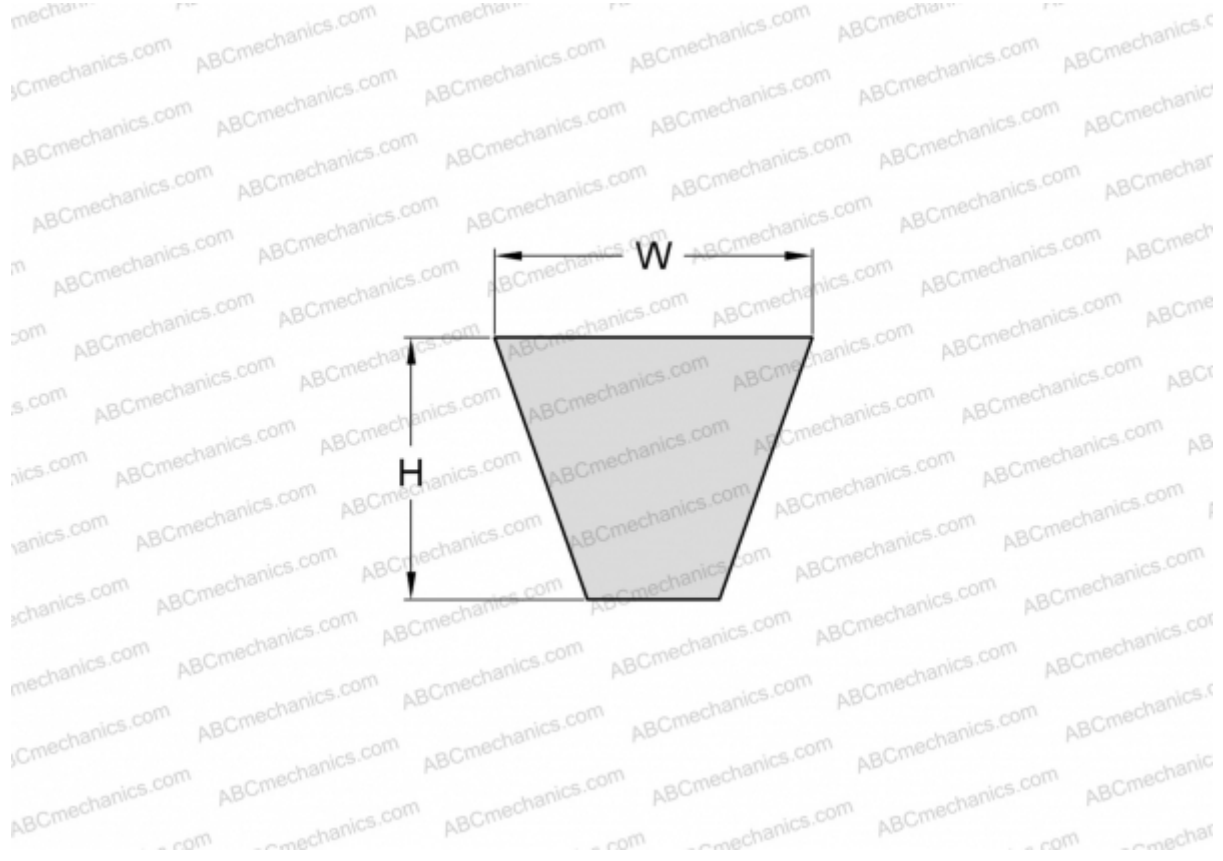

PHG SPB4060 SKF

Wrapped wedge belt

TYPE: V- belts, Narrow, Wrapped, Section SPB (SKF)

Technical specification

DIMENSIONS, MM

Estimated length	4060,000
Width, W	16,300
Height, H	13,000

MANUFACTURER

[SKF](#)