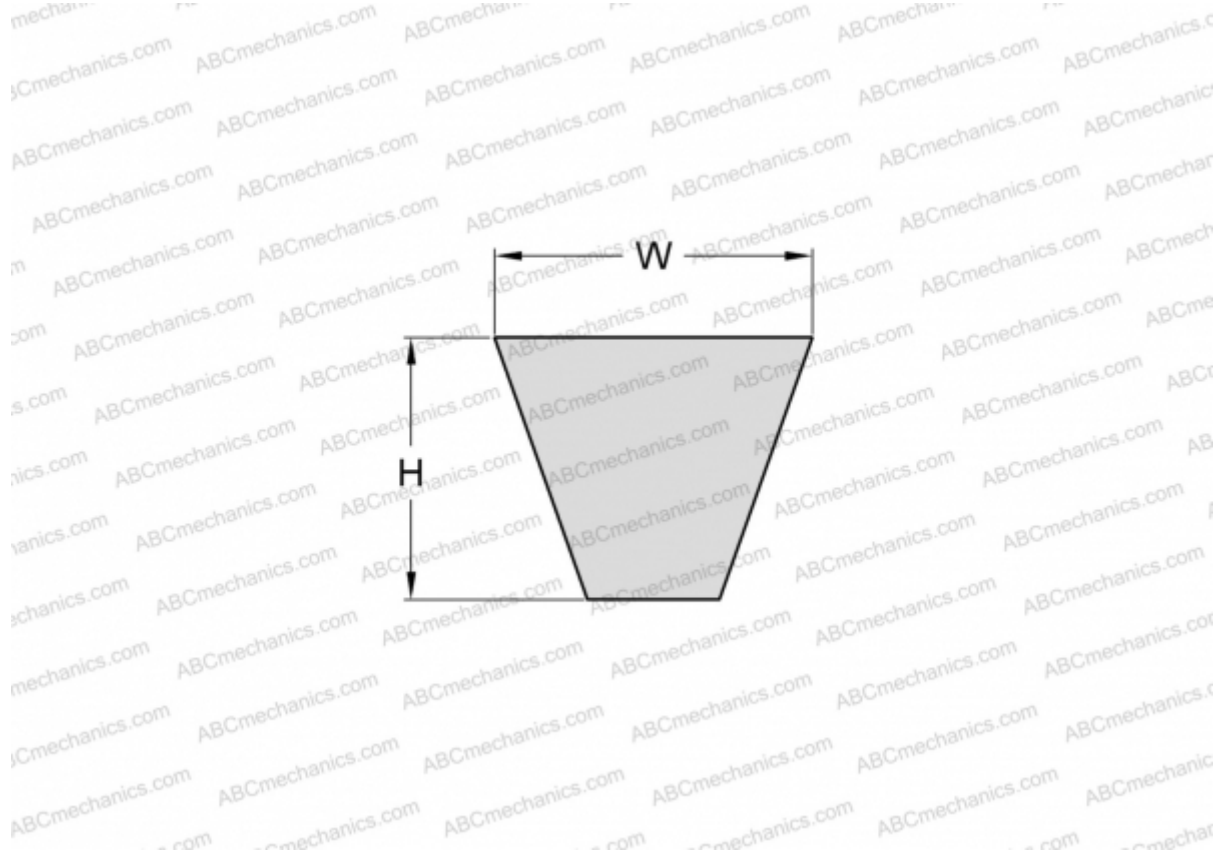

PHG SPB4120 SKF

Wrapped wedge belt

TYPE: V- belts, Narrow, Wrapped, Section SPB (SKF)

Technical specification

DIMENSIONS, MM

Estimated length	4120,000
Width, W	16,300
Height, H	13,000

MANUFACTURER

[SKF](#)