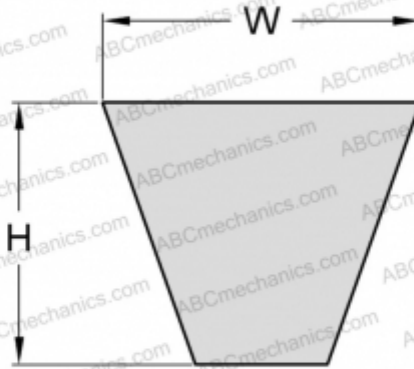

# PHG SPB4750 SKF

Wrapped wedge belt

TYPE: V- belts, Narrow, Wrapped, Section SPB (SKF)

### DIMENSIONS, MM

|                  |          |
|------------------|----------|
| Estimated length | 4750,000 |
| Width, W         | 16,300   |
| Height, H        | 13,000   |