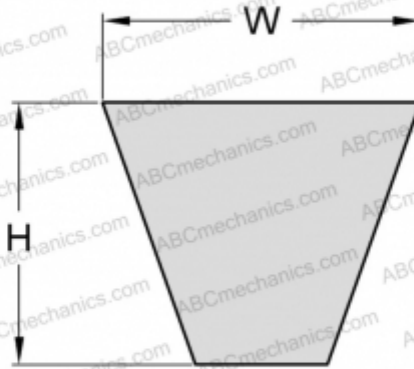

PHG SPB5600 SKF

Wrapped wedge belt

TYPE: V- belts, Narrow, Wrapped, Section SPB (SKF)

Technical specification

DIMENSIONS, MM

Estimated length	5600,000
Width, W	16,300
Height, H	13,000

MANUFACTURER

[SKF](#)