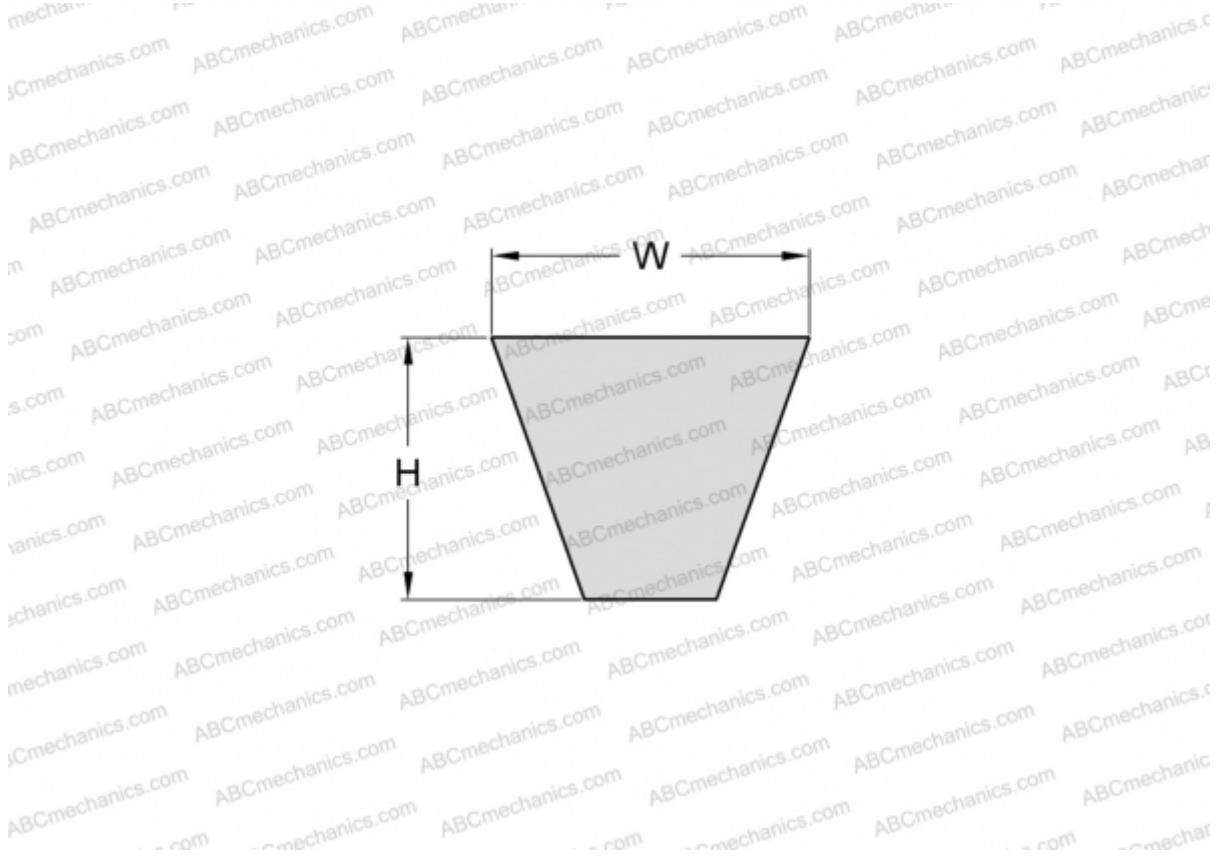

PHG SPB6000 SKF

Wrapped wedge belt

TYPE: V- belts, Narrow, Wrapped, Section SPB (SKF)

Technical specification

DIMENSIONS, MM

Estimated length	6000,000
Width, W	16,300
Height, H	13,000

MANUFACTURER

[SKF](#)