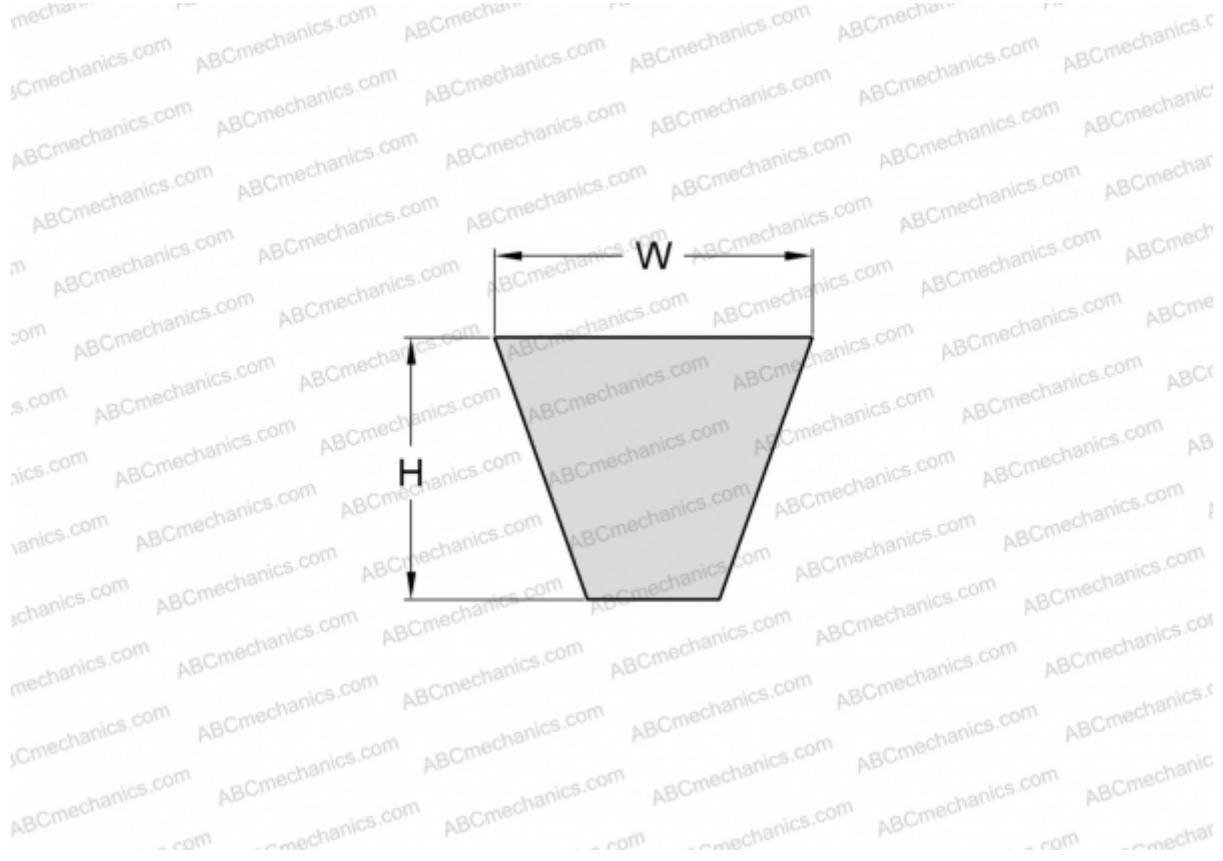

## PHG SPB6300 SKF

Wrapped wedge belt

TYPE: V- belts, Narrow, Wrapped, Section SPB (SKF)

#### DIMENSIONS, MM

|                  |          |
|------------------|----------|
| Estimated length | 6300,000 |
| Width, W         | 16,300   |
| Height, H        | 13,000   |