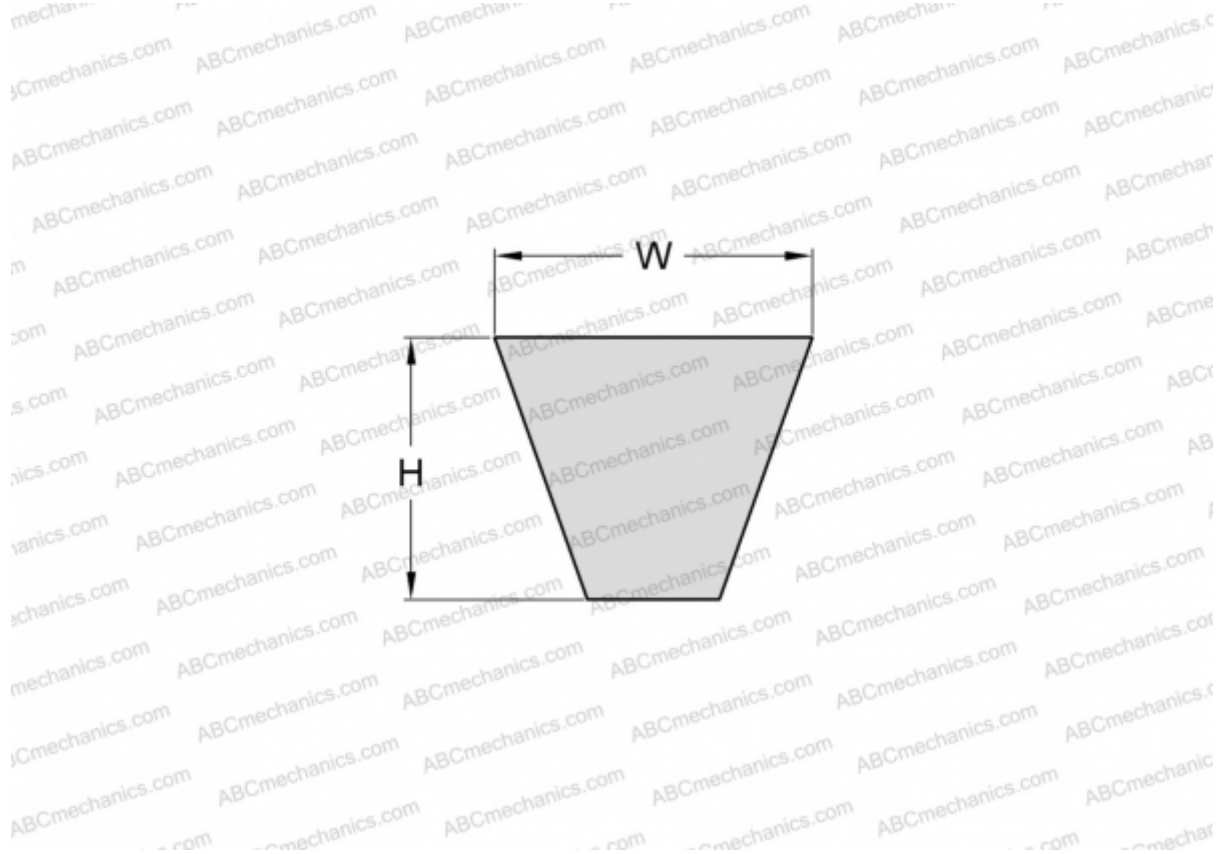

PHG SPB6700 SKF

Wrapped wedge belt

TYPE: V- belts, Narrow, Wrapped, Section SPB (SKF)

Technical specification

DIMENSIONS, MM

Estimated length	6700,000
Width, W	16,300
Height, H	13,000

MANUFACTURER

[SKF](#)