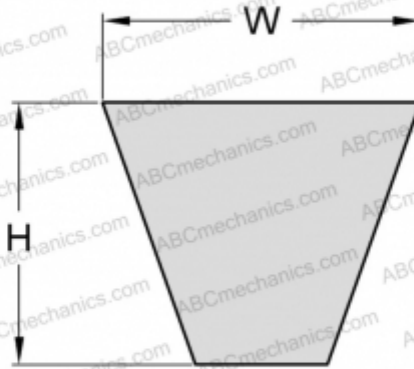

PHG SPB7500 SKF

Wrapped wedge belt

TYPE: V- belts, Narrow, Wrapped, Section SPB (SKF)

Technical specification

DIMENSIONS, MM

Estimated length	7500,000
Width, W	16,300
Height, H	13,000

MANUFACTURER

[SKF](#)