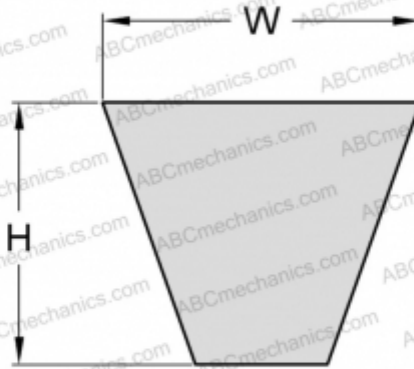

PHG SPB8000 SKF

Wrapped wedge belt

TYPE: V- belts, Narrow, Wrapped, Section SPB (SKF)

Technical specification

DIMENSIONS, MM

Estimated length	8000,000
Width, W	16,300
Height, H	13,000

MANUFACTURER

[SKF](#)