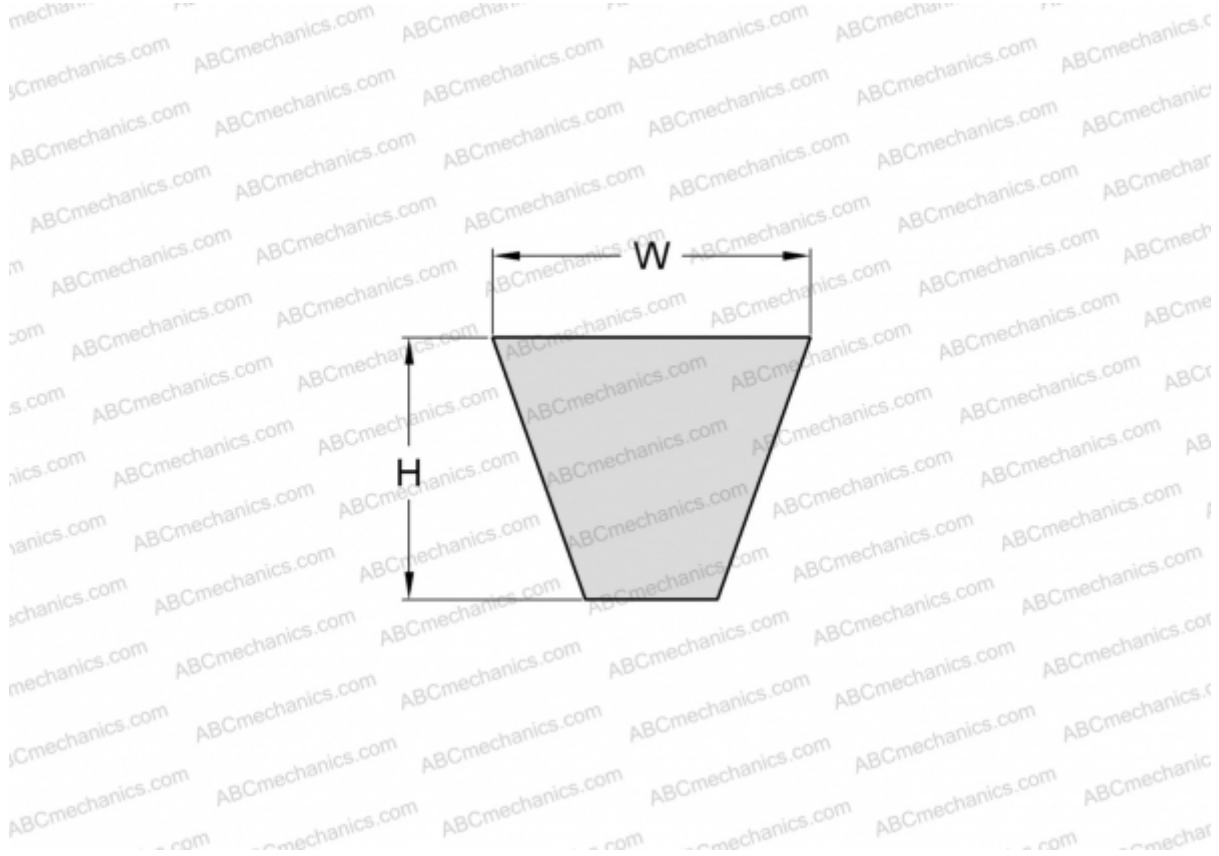

PHG SPC2500 SKF

Wrapped wedge belt

TYPE: V- belts, Narrow, Wrapped, Section SPC (SKF)

Technical specification

DIMENSIONS, MM

Estimated length	2500,000
Width, W	22,000
Height, H	18,000

MANUFACTURER

[SKF](#)