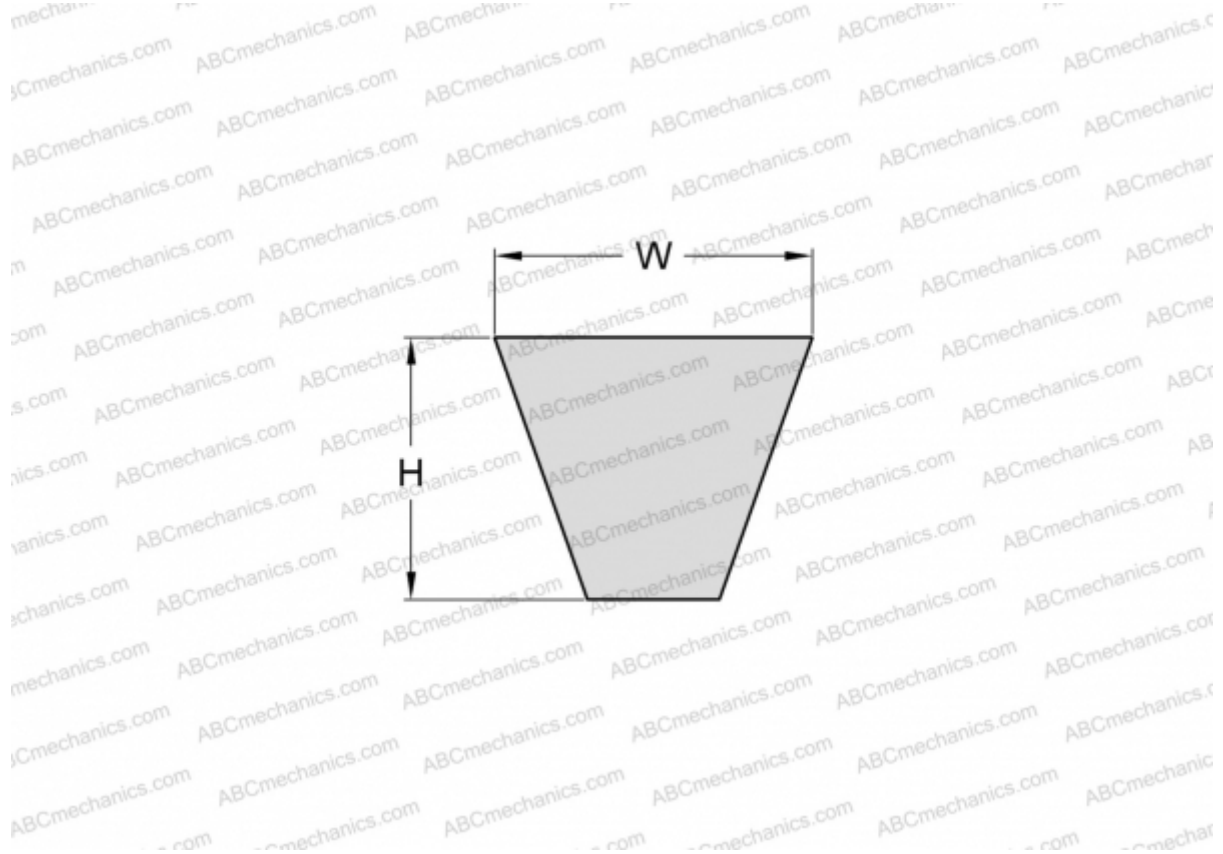

PHG SPC3550 SKF

Wrapped wedge belt

TYPE: V- belts, Narrow, Wrapped, Section SPC (SKF)

Technical specification

DIMENSIONS, MM

Estimated length	3550,000
Width, W	22,000
Height, H	18,000

MANUFACTURER

[SKF](#)