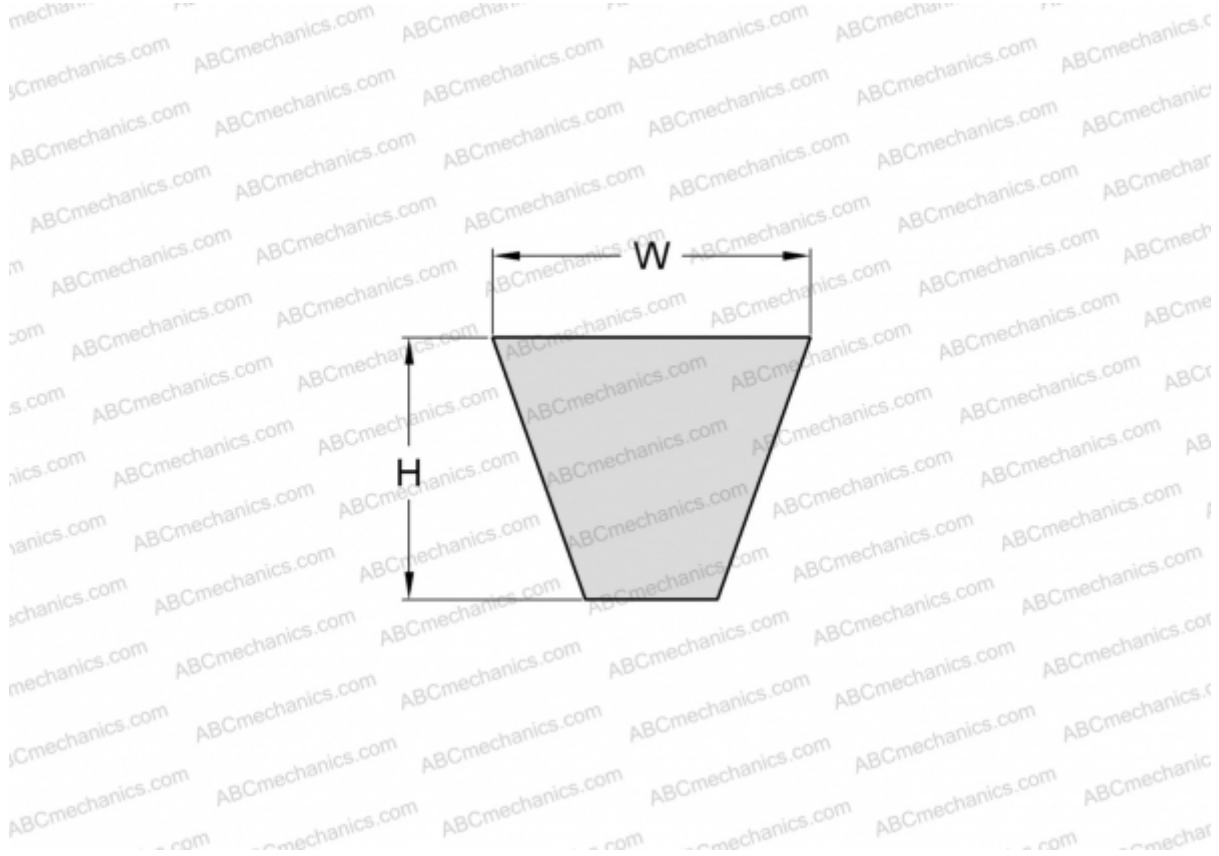

PHG SPC4250 SKF

Wrapped wedge belt

TYPE: V- belts, Narrow, Wrapped, Section SPC (SKF)

Technical specification

DIMENSIONS, MM

Estimated length	4250,000
Width, W	22,000
Height, H	18,000

MANUFACTURER

[SKF](#)