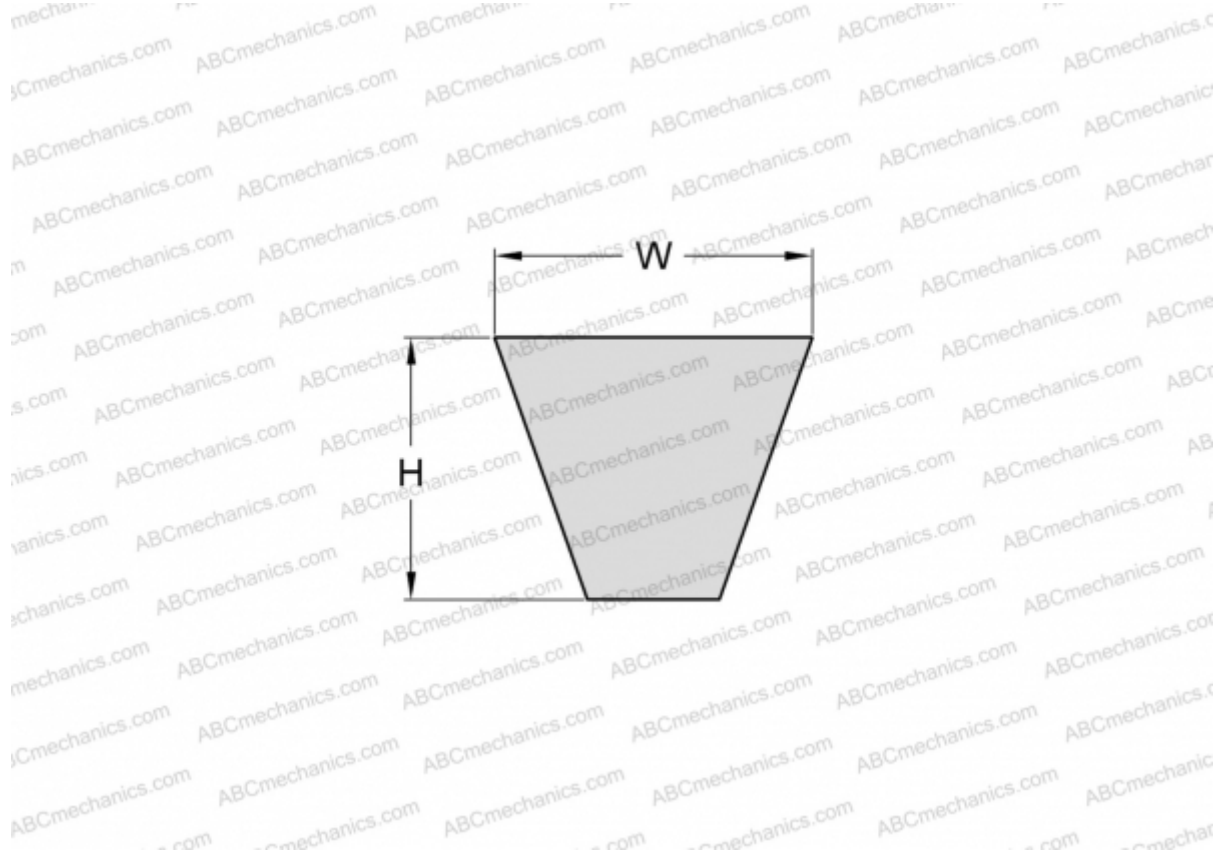

PHG SPC4750 SKF

Wrapped wedge belt

TYPE: V- belts, Narrow, Wrapped, Section SPC (SKF)

Technical specification

DIMENSIONS, MM

Estimated length	4750,000
Width, W	22,000
Height, H	18,000

MANUFACTURER

[SKF](#)