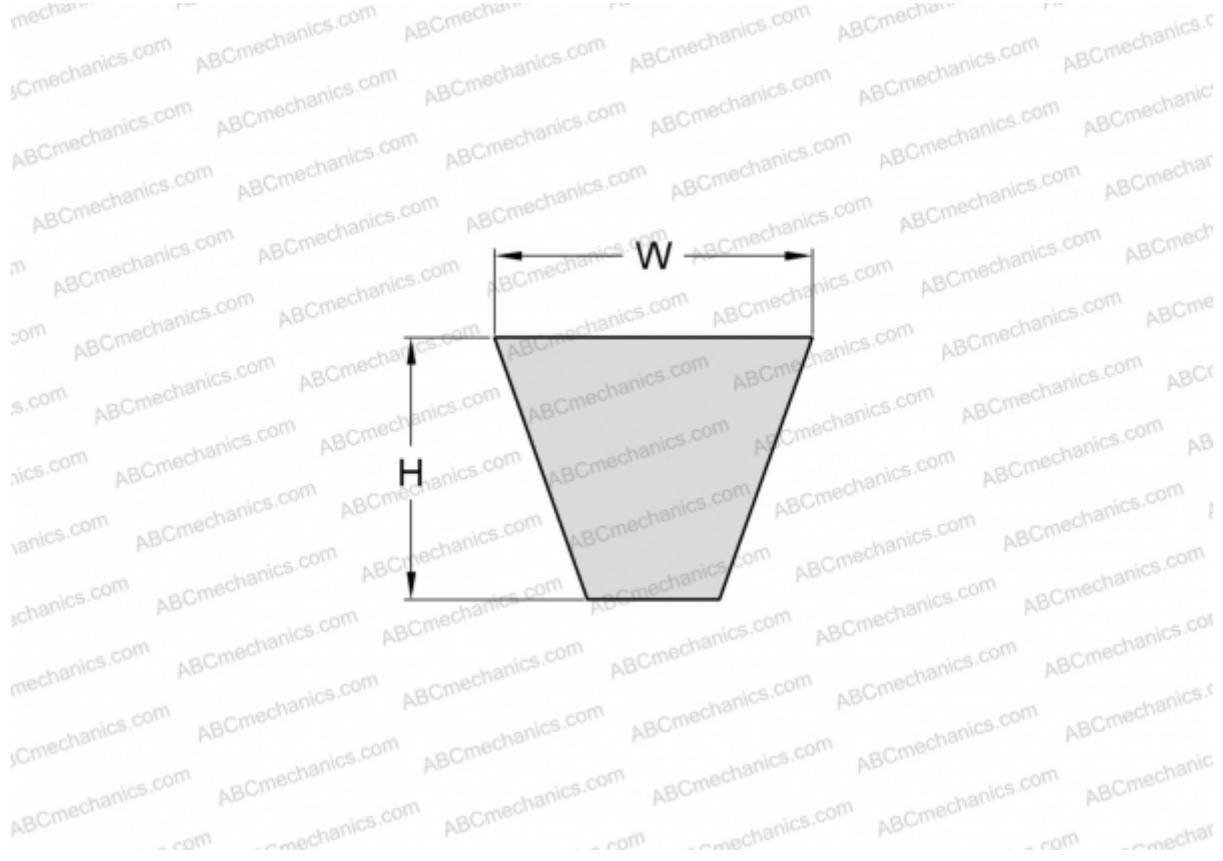

PHG SPC6000 SKF

Wrapped wedge belt

TYPE: V- belts, Narrow, Wrapped, Section SPC (SKF)

Technical specification

DIMENSIONS, MM

Estimated length	6000,000
Width, W	22,000
Height, H	18,000

MANUFACTURER

[SKF](#)