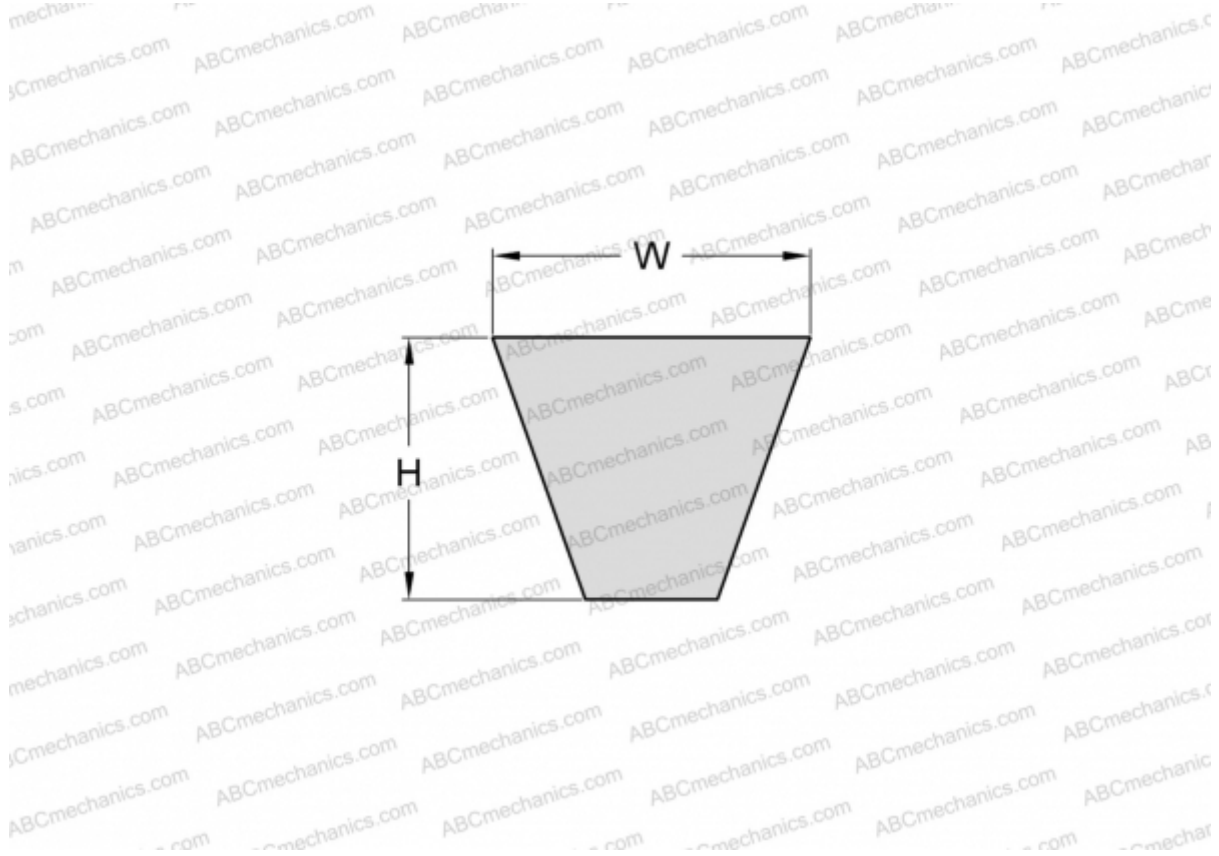

PHG SPC6700 SKF

Wrapped wedge belt

TYPE: V- belts, Narrow, Wrapped, Section SPC (SKF)

Technical specification

DIMENSIONS, MM

Estimated length	6700,000
Width, W	22,000
Height, H	18,000

MANUFACTURER

[SKF](#)