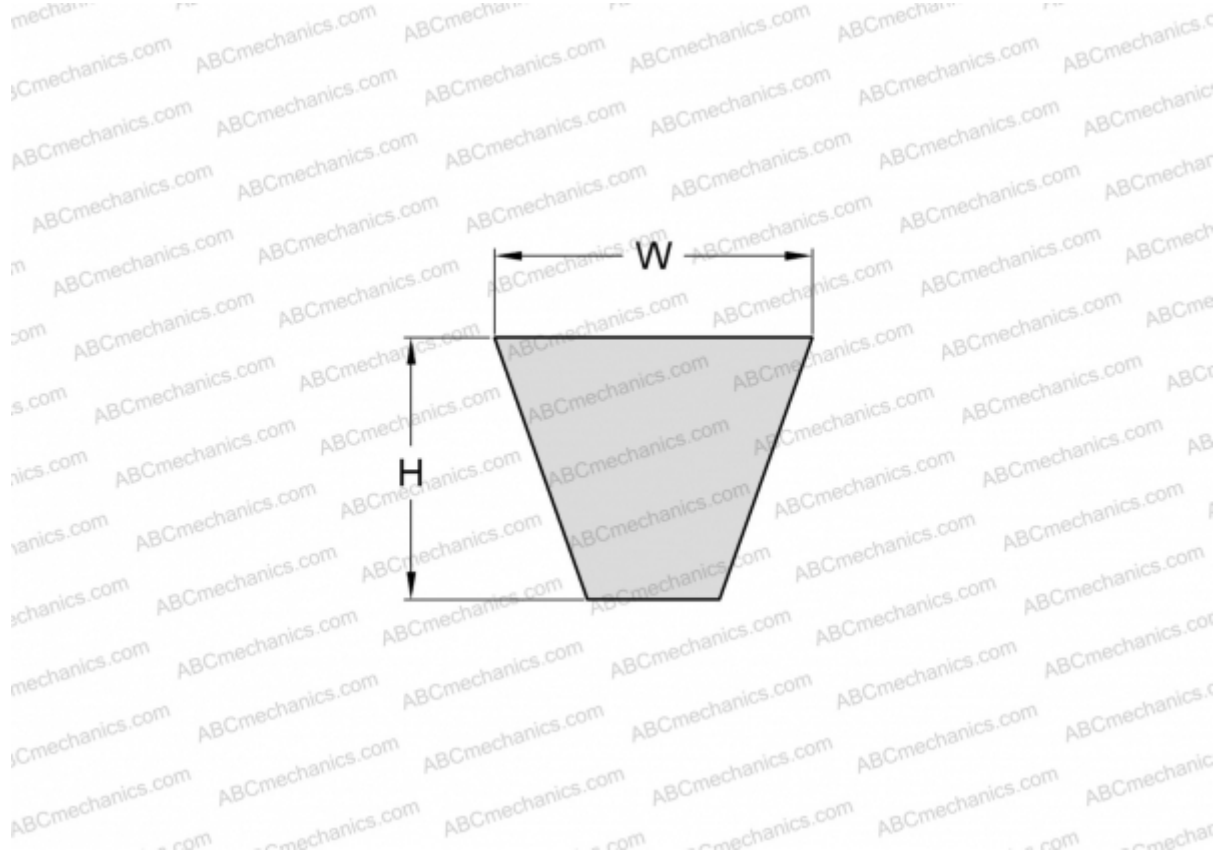

PHG SPC7100 SKF

Wrapped wedge belt

TYPE: V- belts, Narrow, Wrapped, Section SPC (SKF)

Technical specification

DIMENSIONS, MM

Estimated length	7100,000
Width, W	22,000
Height, H	18,000

MANUFACTURER

[SKF](#)