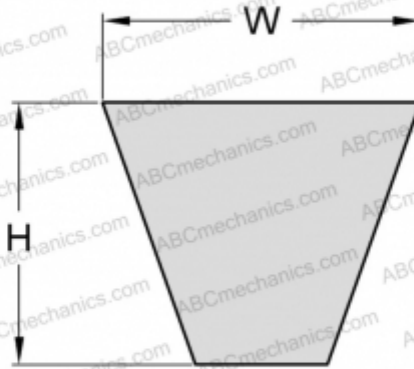

PHG SPC7500 SKF

Wrapped wedge belt

TYPE: V- belts, Narrow, Wrapped, Section SPC (SKF)

Technical specification

DIMENSIONS, MM

Estimated length	7500,000
Width, W	22,000
Height, H	18,000

MANUFACTURER

[SKF](#)