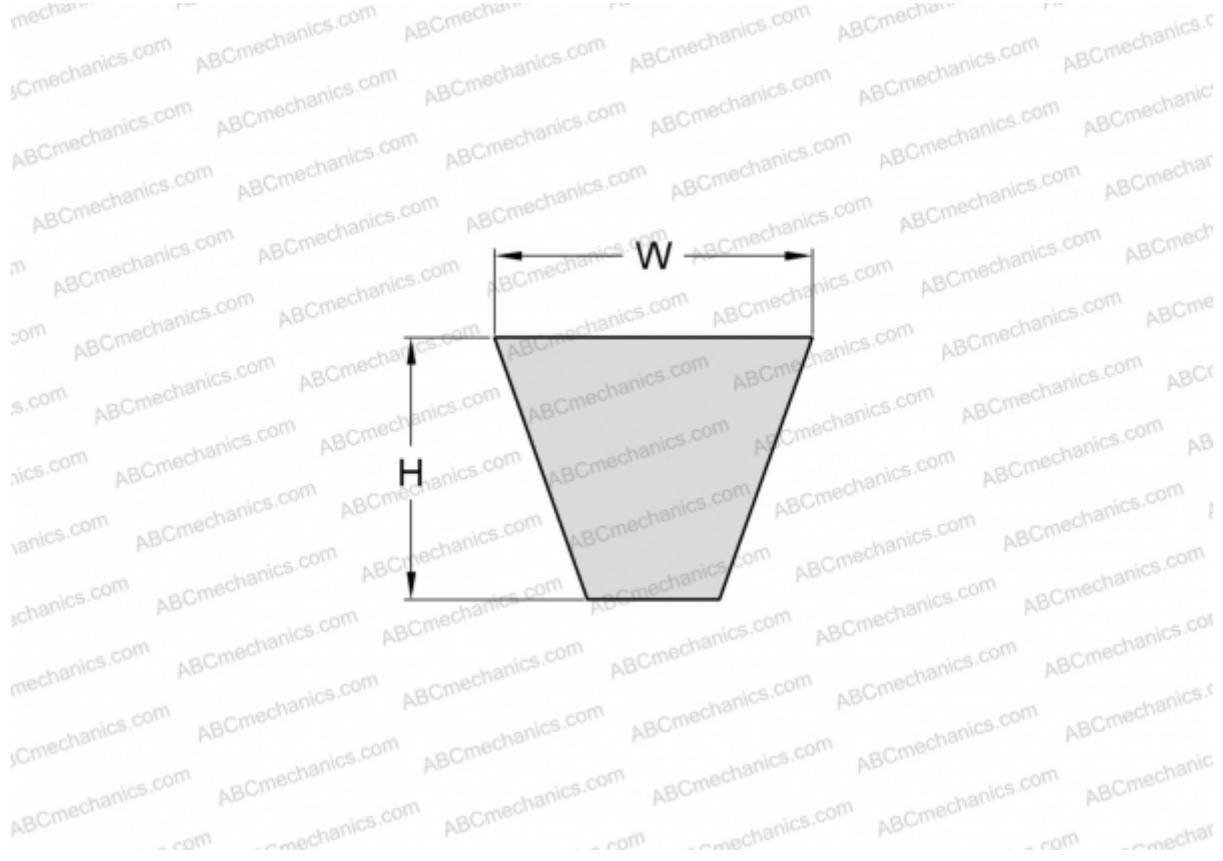

PHG SPC8000 SKF

Wrapped wedge belt

TYPE: V- belts, Narrow, Wrapped, Section SPC (SKF)

Technical specification

DIMENSIONS, MM

Estimated length	8000,000
Width, W	22,000
Height, H	18,000

MANUFACTURER

[SKF](#)