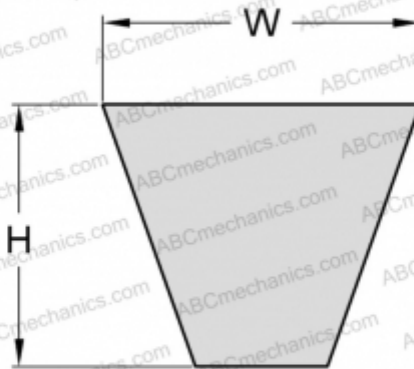

# PHG SPC9000 SKF

Wrapped wedge belt

TYPE: V- belts, Narrow, Wrapped, Section SPC (SKF)

### DIMENSIONS, MM

Estimated length	9000,000
Width, W	22,000
Height, H	18,000