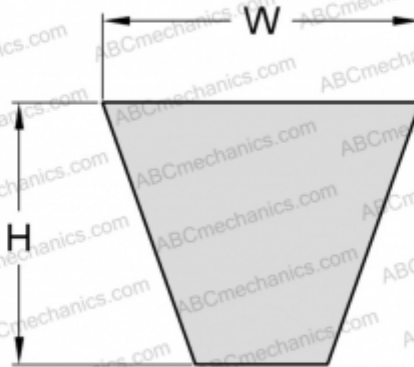

# PHG SPC11200 SKF

Wrapped wedge belt

TYPE: V- belts, Narrow, Wrapped, Section SPC (SKF)

### DIMENSIONS, MM

Estimated length	11200,000
Width, W	22,000
Height, H	18,000