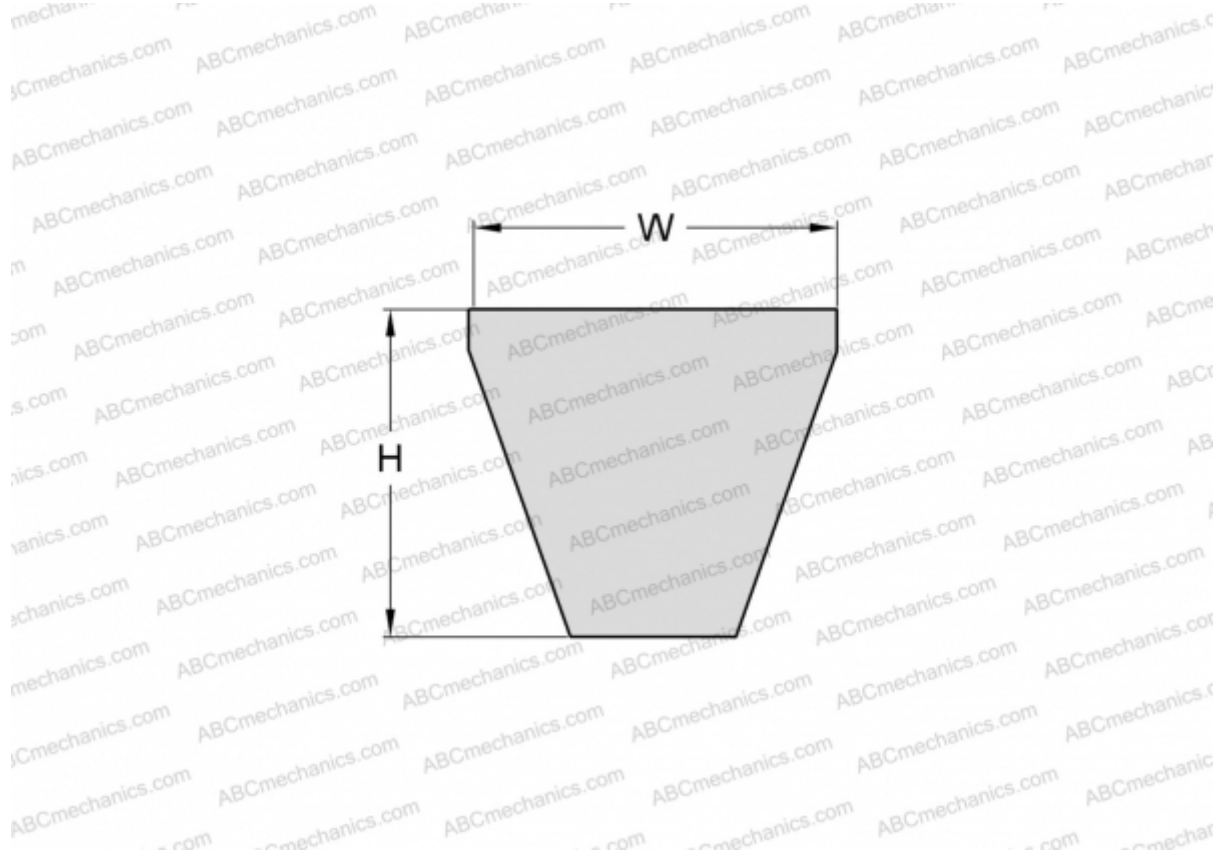

PHG 3V475 SKF

Wrapped narrow wedge belt

TYPE: V- belts, Narrow, Standart ANSI (USA), Section 3V/9N (SKF)

Technical specification

DIMENSIONS, MM

Estimated length	1207,000
Width, W	9,000
Height, H	8,000

MANUFACTURER