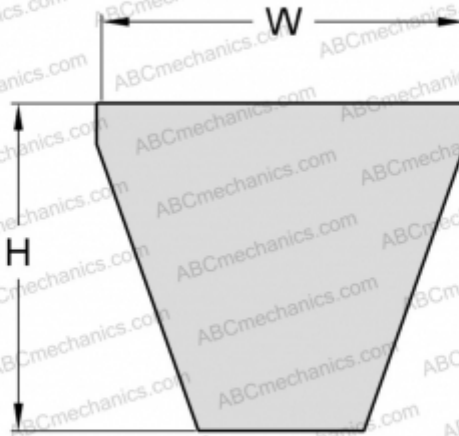

PHG 3V560 SKF

Wrapped narrow wedge belt

TYPE: V- belts, Narrow, Standart ANSI (USA), Section 3V/9N (SKF)

Technical specification

DIMENSIONS, MM

Estimated length	1422,000
Width, W	9,000
Height, H	8,000

MANUFACTURER