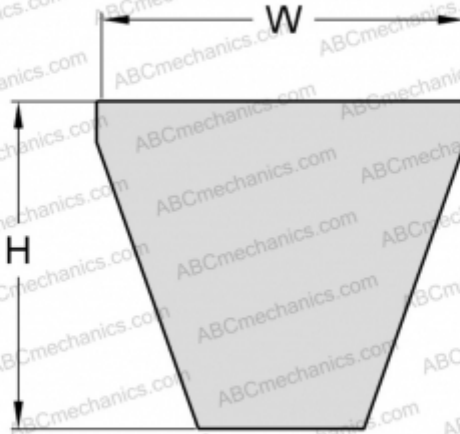

## PHG 3V1400 SKF

Wrapped narrow wedge belt

TYPE: V- belts, Narrow, Standart ANSI (USA), Section 3V/9N (SKF)

#### DIMENSIONS, MM

Estimated length	3556,000
Width, W	9,000
Height, H	8,000