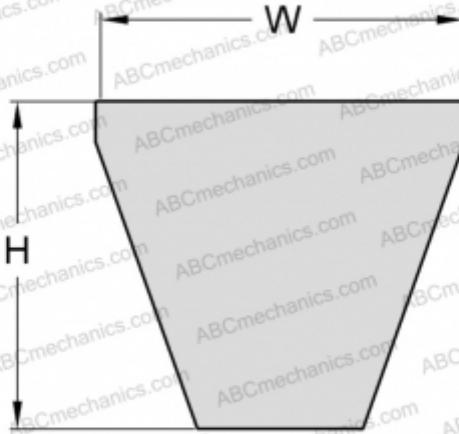

PHG 8V2650 SKF

Wrapped narrow wedge belt

TYPE: V- belts, Narrow, Standart ANSI (USA), Section 8V/25N (SKF)

Technical specification

DIMENSIONS, MM

Estimated length	6731,000
Width, W	25,000
Height, H	23,000

MANUFACTURER