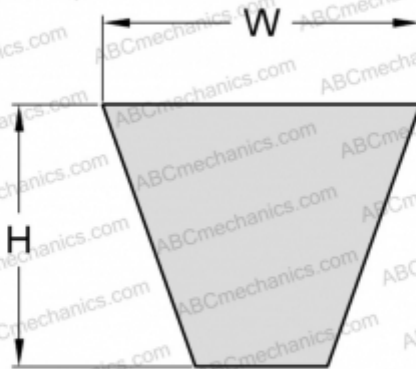

# PHG XPZ1537 SKF

Cogged raw edge wedge belt

TYPE: V- belts, Narrow, Cogged raw edge, Section XPZ (SKF)

### DIMENSIONS, MM

Estimated length	1537,000
Width, W	9,700
Height, H	8,000