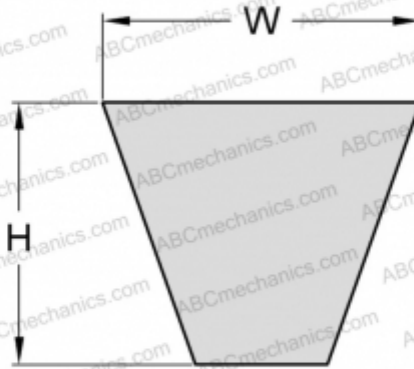

PHG XPA1082 SKF

Cogged raw edge wedge belt

TYPE: V- belts, Narrow, Cogged raw edge, Section XPA (SKF)

Technical specification

DIMENSIONS, MM

Estimated length	1082,000
Width, W	12,700
Height, H	10,000

MANUFACTURER