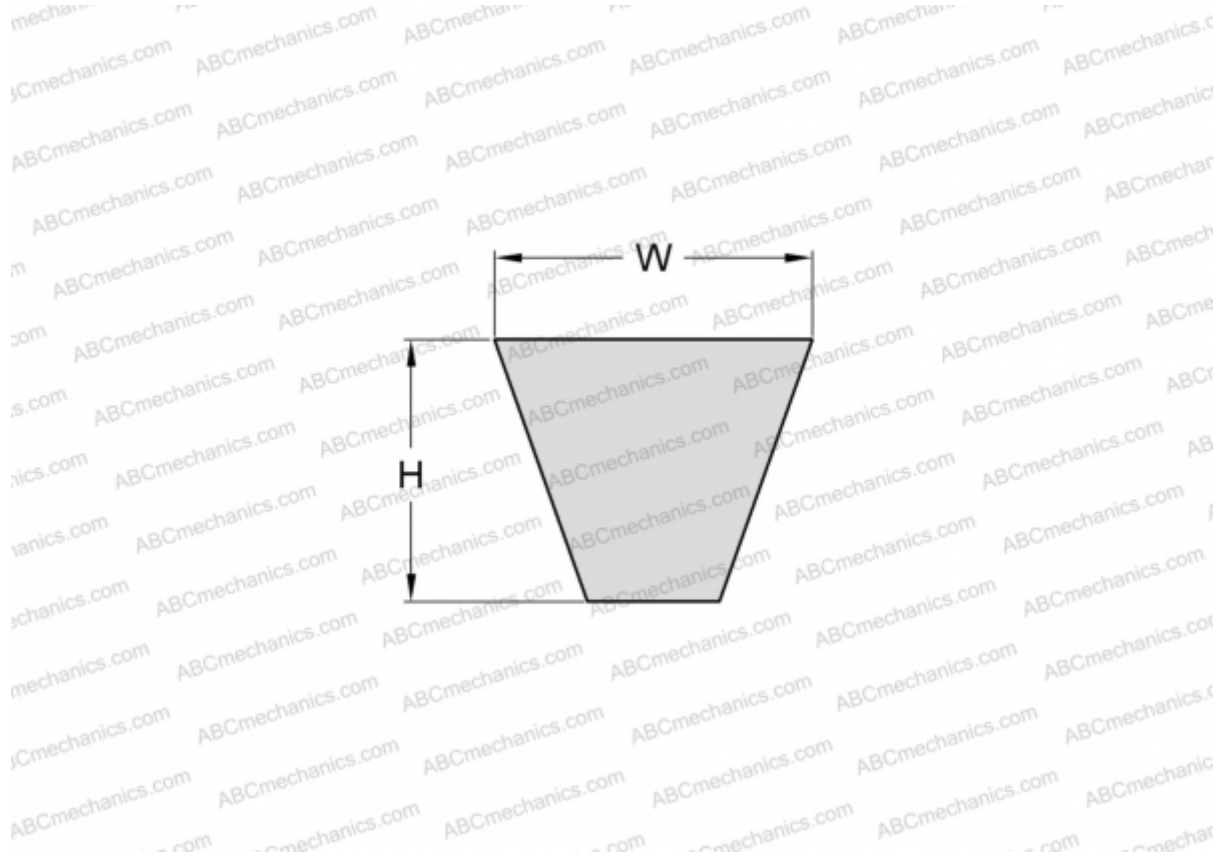

PHG XPA1482 SKF

Cogged raw edge wedge belt

TYPE: V- belts, Narrow, Cogged raw edge, Section XPA (SKF)

Technical specification

DIMENSIONS, MM

Estimated length	1482,000
Width, W	12,700
Height, H	10,000

MANUFACTURER