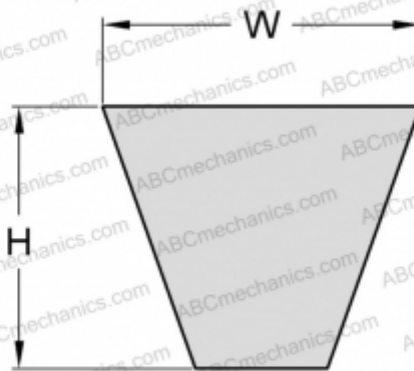

## PHG XPA2360 SKF

Cogged raw edge wedge belt

TYPE: V- belts, Narrow, Cogged raw edge, Section XPA (SKF)

#### DIMENSIONS, MM

Estimated length	2360,000
Width, W	12,700
Height, H	10,000