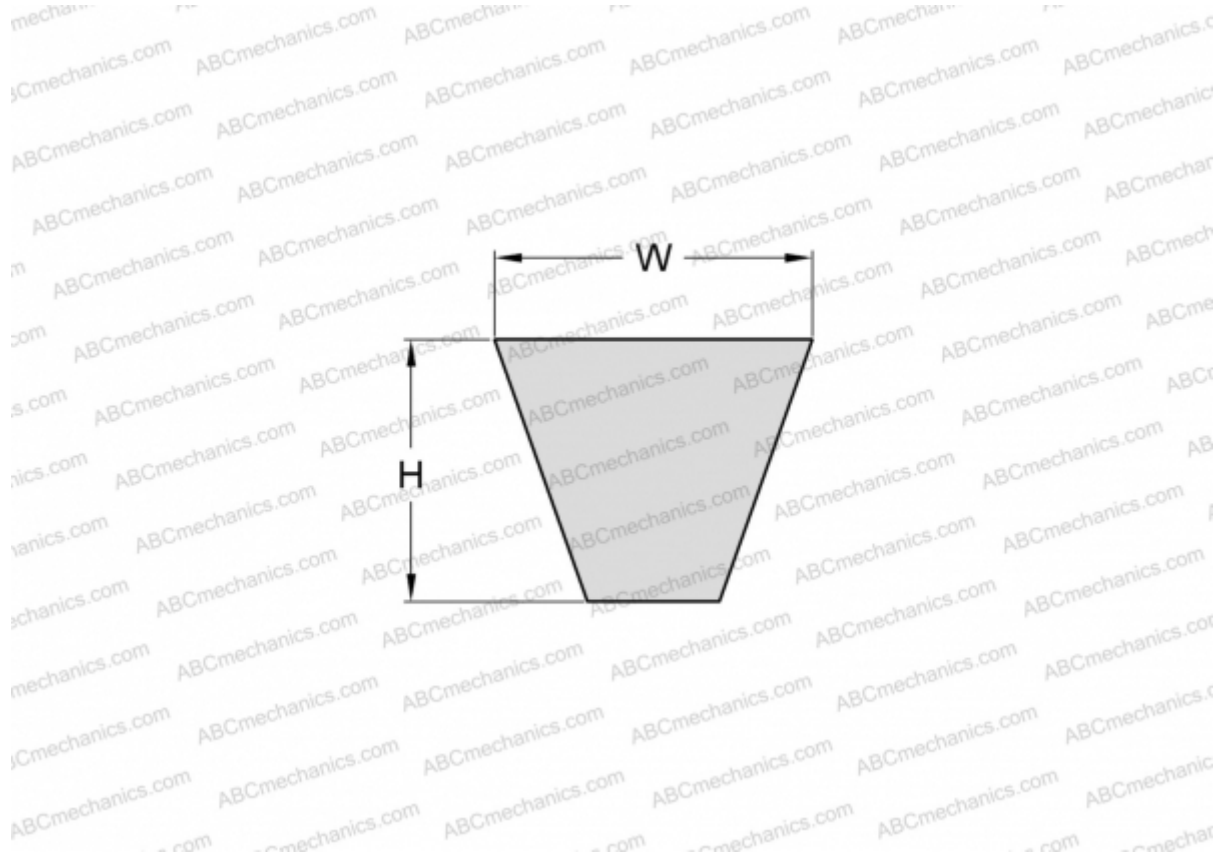

PHG XPB1700 SKF

Cogged raw edge wedge belt

TYPE: V- belts, Narrow, Cogged raw edge, Section XPB (SKF)

Technical specification

DIMENSIONS, MM

Estimated length	1700,000
Width, W	16,300
Height, H	13,000

MANUFACTURER