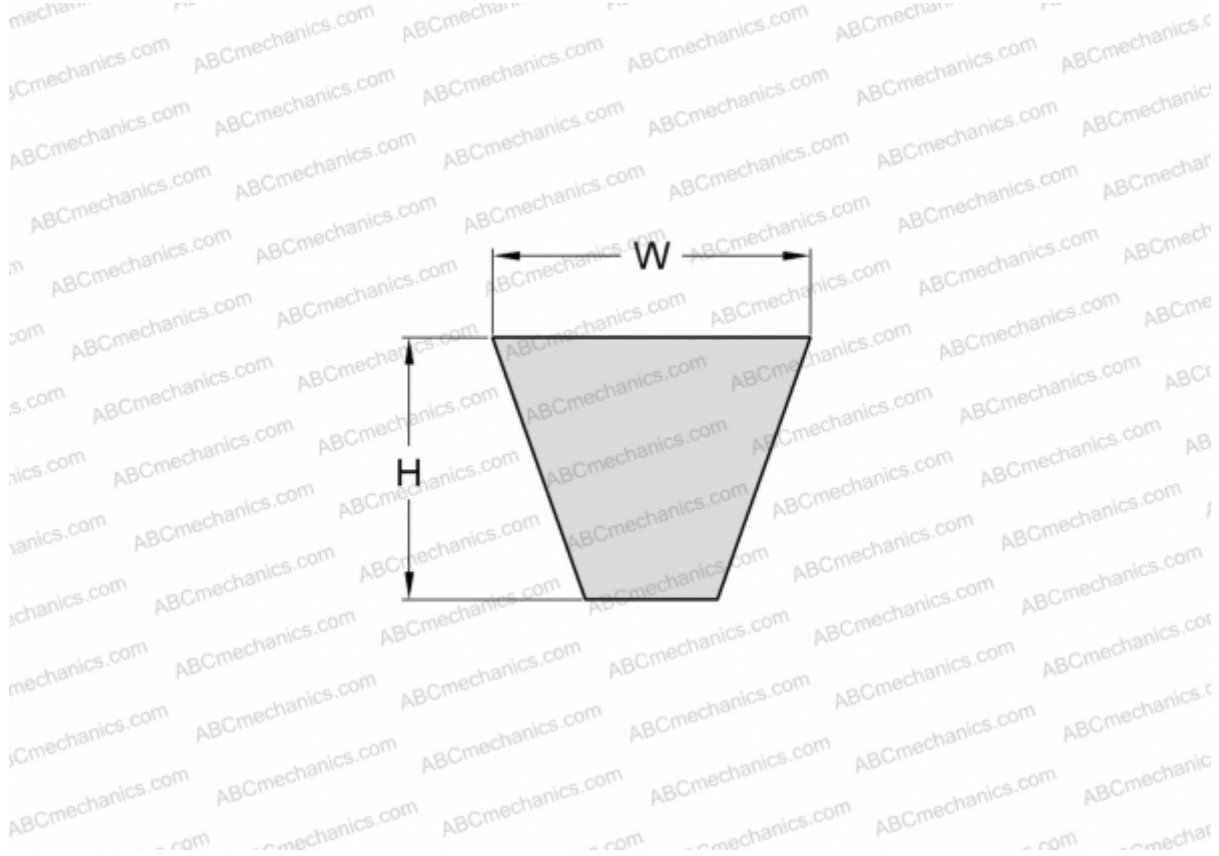

PHG XPB2150 SKF

Cogged raw edge wedge belt

TYPE: V- belts, Narrow, Cogged raw edge, Section XPB (SKF)

Technical specification

DIMENSIONS, MM

Estimated length	2150,000
Width, W	16,300
Height, H	13,000

MANUFACTURER