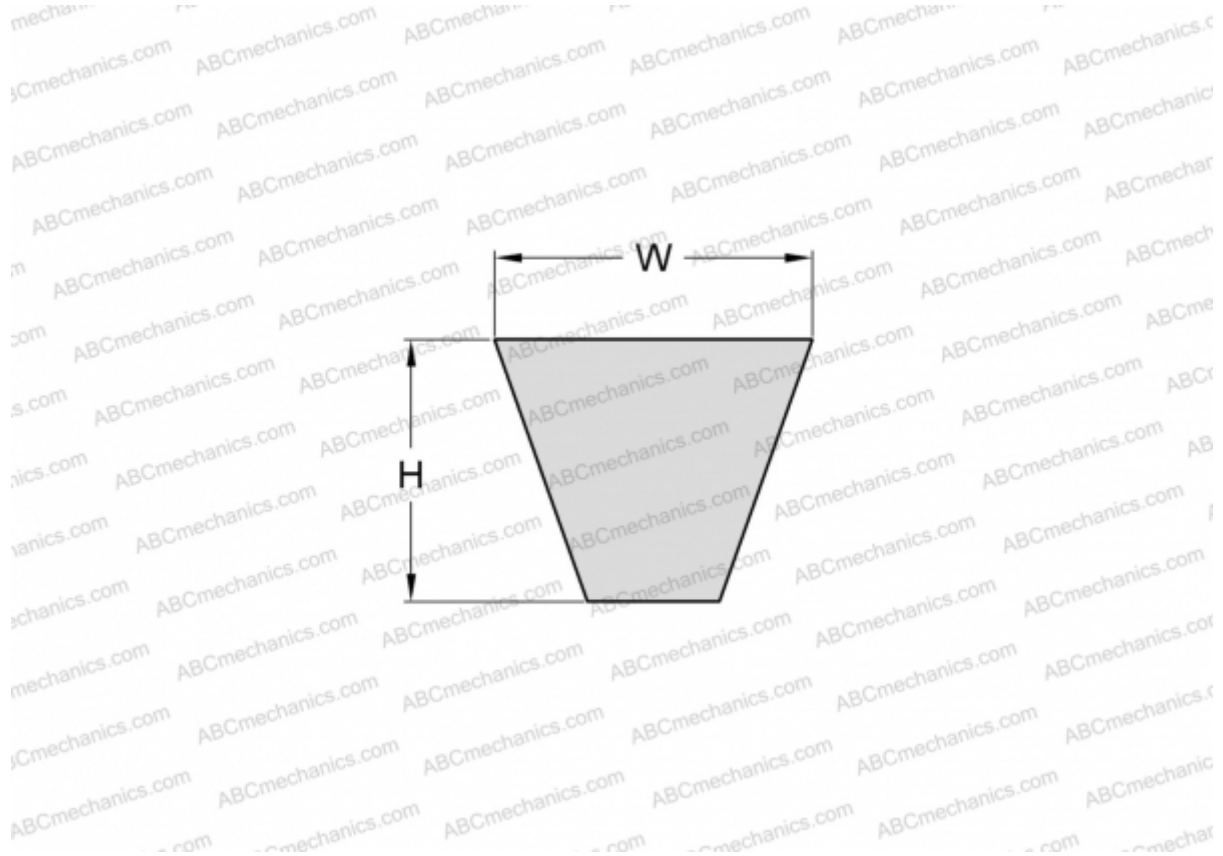

## PHG XPB2500 SKF

Cogged raw edge wedge belt

TYPE: V- belts, Narrow, Cogged raw edge, Section XPB (SKF)

#### DIMENSIONS, MM

Estimated length	2500,000
Width, W	16,300
Height, H	13,000