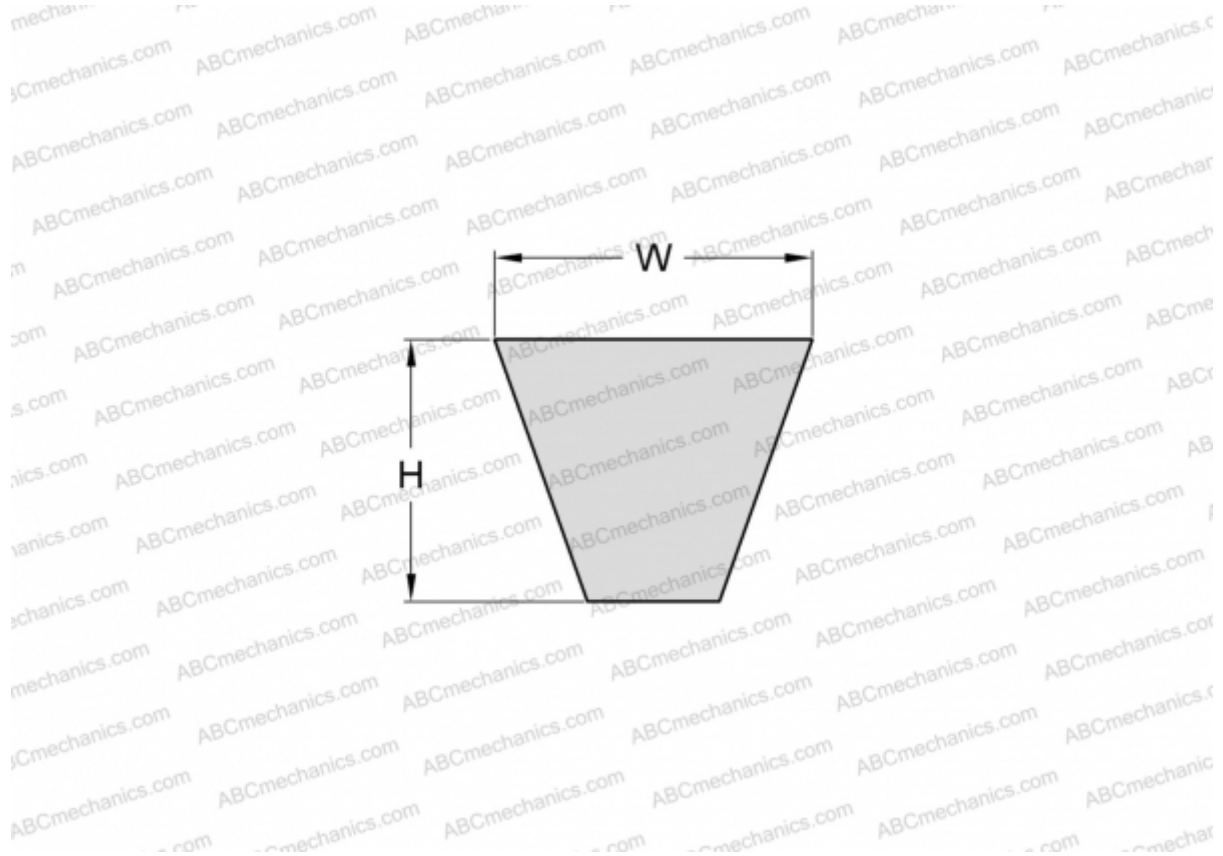

## PHG XPB3000 SKF

Cogged raw edge wedge belt

TYPE: V- belts, Narrow, Cogged raw edge, Section XPB (SKF)

#### DIMENSIONS, MM

|                  |          |
|------------------|----------|
| Estimated length | 3000,000 |
| Width, W         | 16,300   |
| Height, H        | 13,000   |