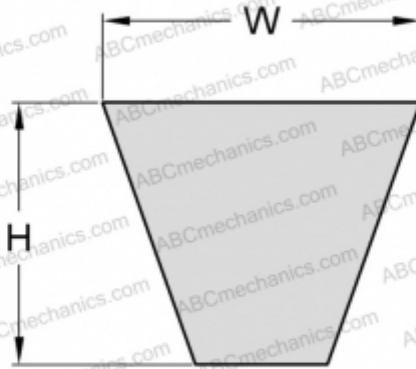

PHG XPB3350 SKF

Cogged raw edge wedge belt

TYPE: V- belts, Narrow, Cogged raw edge, Section XPB (SKF)

Technical specification

DIMENSIONS, MM

Estimated length	3350,000
Width, W	16,300
Height, H	13,000

MANUFACTURER