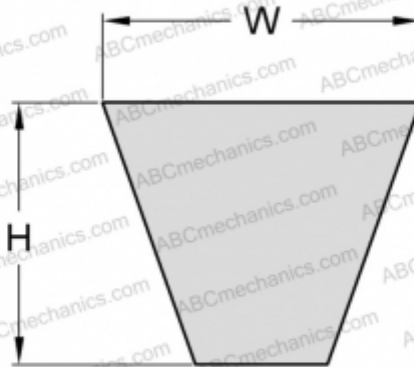

PHG SPZ1202XP SKF

Xtra Power wrapped wedge belt

TYPE: V- belts, Narrow, SKF Xtra Power wrapped wedge belts, Section SPZ XP (SKF)

Technical specification

DIMENSIONS, MM

Estimated length	1202,000
Width, W	9,700
Height, H	8,000