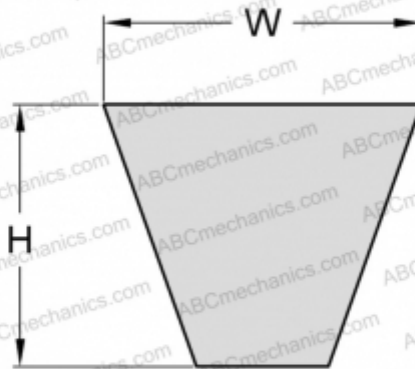

PHG SPZ1287XP SKF

Xtra Power wrapped wedge belt

TYPE: V- belts, Narrow, SKF Xtra Power wrapped wedge belts, Section SPZ XP (SKF)

Technical specification

DIMENSIONS, MM

Estimated length	1287,000
Width, W	9,700
Height, H	8,000