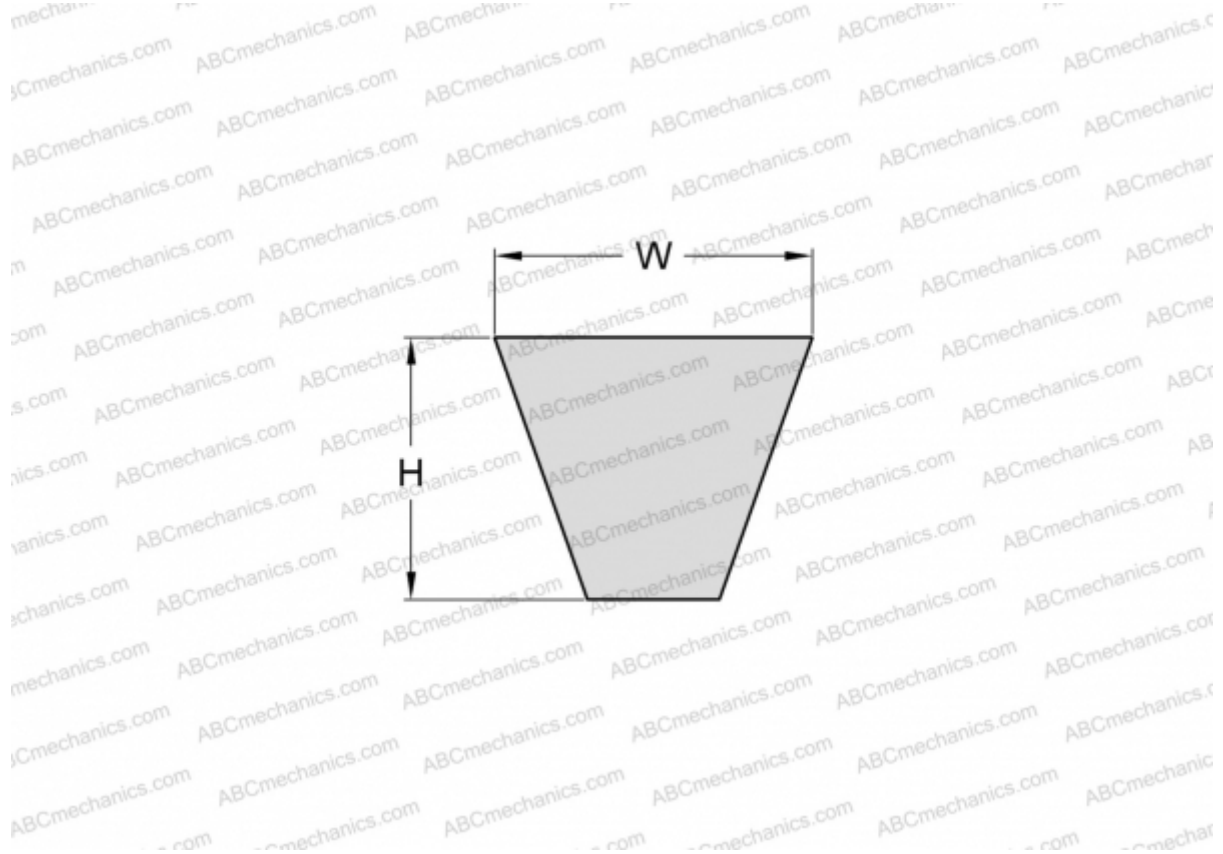

PHG SPZ1437XP SKF

Xtra Power wrapped wedge belt

TYPE: V- belts, Narrow, SKF Xtra Power wrapped wedge belts, Section SPZ XP (SKF)

Technical specification

DIMENSIONS, MM

Estimated length	1437,000
Width, W	9,700
Height, H	8,000