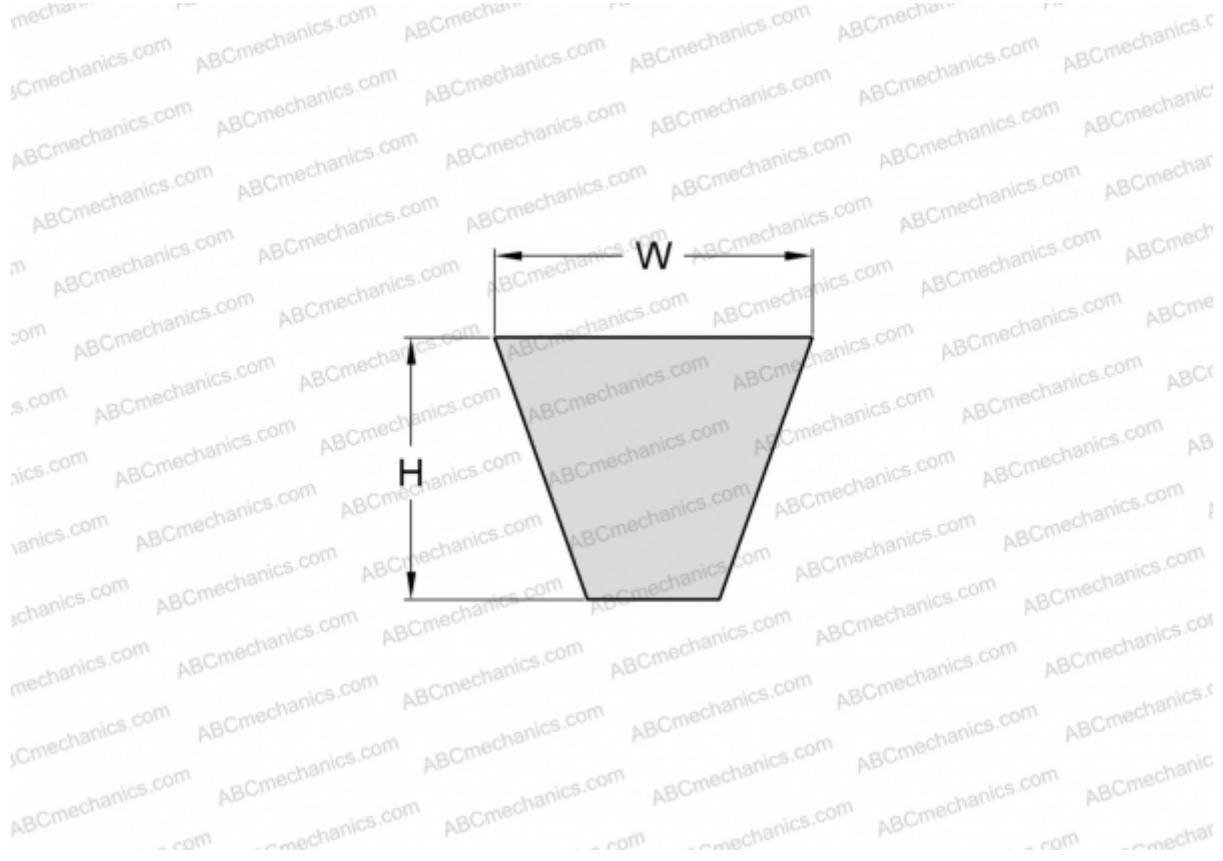

## PHG SPZ1637XP SKF

Xtra Power wrapped wedge belt

TYPE: V- belts, Narrow, SKF Xtra Power wrapped wedge belts, Section SPZ XP (SKF)

#### DIMENSIONS, MM

Estimated length	1637,000
Width, W	9,700
Height, H	8,000